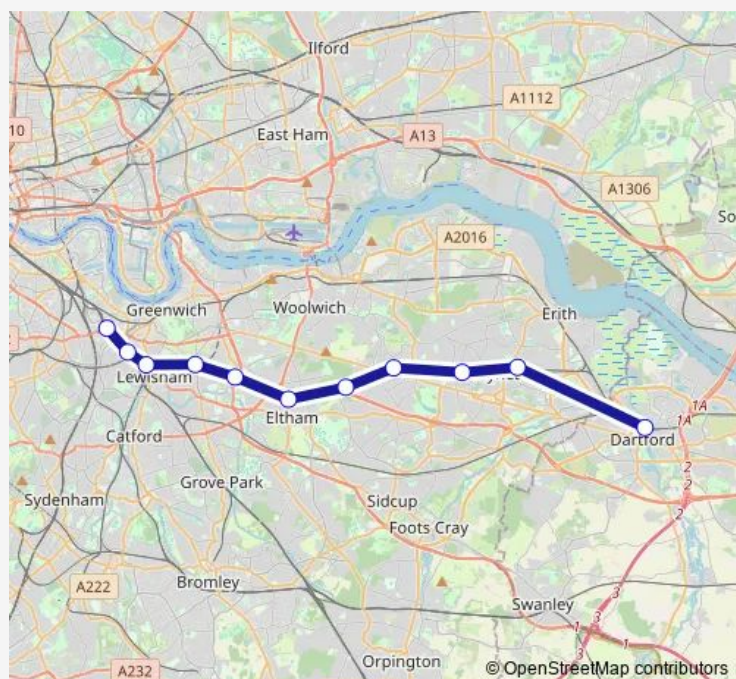

Dartford

Route schedule

New Cross — Dartford

Monday 00:02-00:32

Tuesday —

Wednesday —

Thursday —

Friday —

Saturday —

Sunday 08:00-00:32⁺¹

Route info

Direction: New Cross

Stops: 11

Trip Duration: 1 hour 24 min

Se:Nwx->Dfd Rail Replacement Bus Service time schedules and route maps are available in an offline PDF at busmaps.com. Use the busmaps.com website to see live bus times, train schedule or subway schedule, and step-by-step directions for all public transit in London