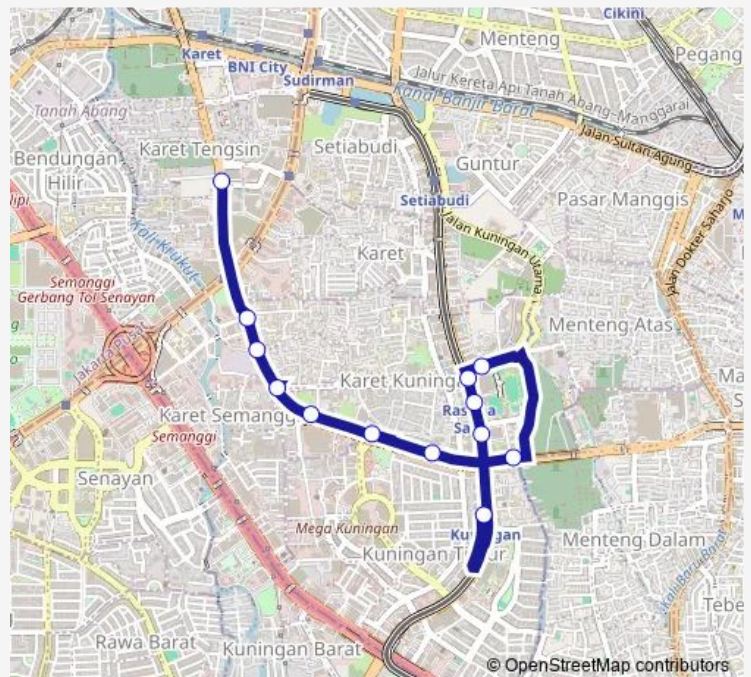

Direction

City Walk Sudirman — Departemen Kesehatan

13 stops

[Open route schedule](#)

City Walk Sudirman

Sbr. Standard Chartered

Jln. Tjong

Karet Pedurenan 2

Departemen Kesehatan

Route schedule

City Walk Sudirman — Departemen Kesehatan

Monday	05:00
Tuesday	05:00
Wednesday	05:00
Thursday	05:00
Friday	05:00
Saturday	05:00
Sunday	05:00

Route info

Direction: City Walk Sudirman

Stops: 13

Trip Duration: 0 hour 29 min

6k — Departemen Kesehatan - Karet

Direction

Departemen Kesehatan — City Walk Sudirman

11 stops

[Open route schedule](#)

Departemen Kesehatan

Jln. Karet Pasar Baru Barat Vii

City Walk Sudirman

Route schedule

Departemen Kesehatan — City Walk Sudirman

Monday 05:00

Tuesday 05:00

Wednesday 05:00

Thursday 05:00