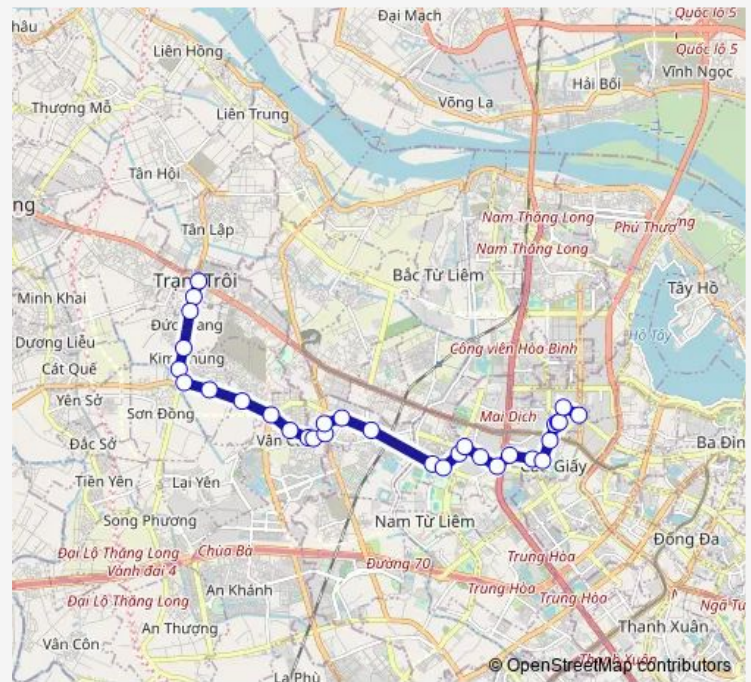

Monday 06:30-09:30

Tuesday 06:30-09:30

Wednesday 06:30-09:30

Thursday 06:30-09:30

Friday 06:30-09:30

Saturday 06:30-09:30

Sunday 06:30-09:30

Route info

Direction:

Stops: 0

Trip Duration: – min

Route_97_1

Direction

Stop_97_2_S32 — Stop_97_1_S31

31 stops

[Open route schedule](#)

Stop_97_1_S25

Route schedule

Stop_97_2_S32 — Stop_97_1_S31

Monday 09:30-19:40

Tuesday 09:30-19:40

Wednesday 09:30-19:40

Thursday 09:30-19:40

Friday 09:30-19:40

Saturday 09:30-19:40

Sunday 09:30-19:40

Route info

Direction: Stop_97_2_S32

Stops: 31

Trip Duration: 0 hour 55 min

Stop_85_2_S27

Stop_97_1_S27