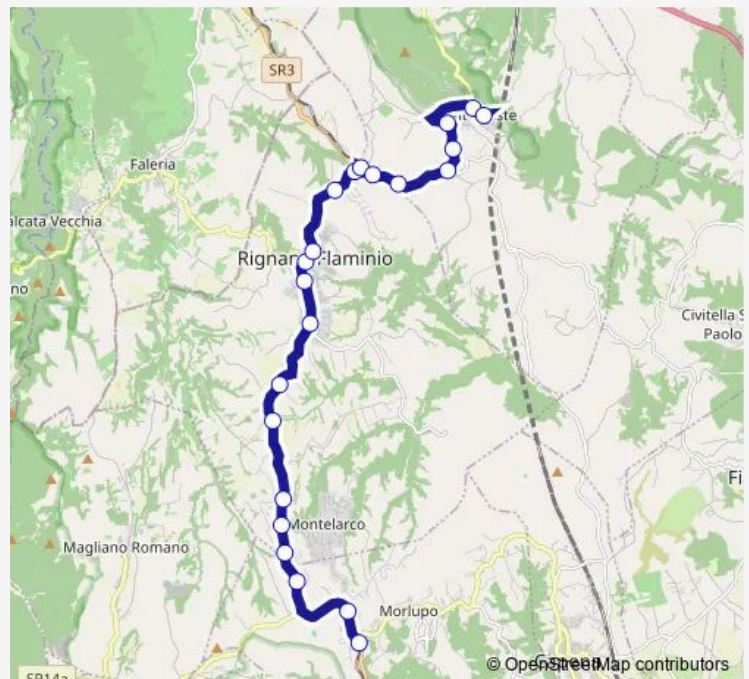

Sant'Oreste | Cerqueto # f2188

Sant'Oreste | Piazza Italia # f2191

Route schedule

Morlupo | Stazione # f2252 — Sant'Oreste | Via Salara # f2190

Monday 07:00

Tuesday 07:00

Wednesday 07:00

Thursday 07:00

Friday 07:00

Saturday —

Sunday —

Route info

Direction: Morlupo | Stazione # f2252

Stops: 22

Trip Duration: 0 hour 25 min

Morlupo - Sant'Oreste # MI2a