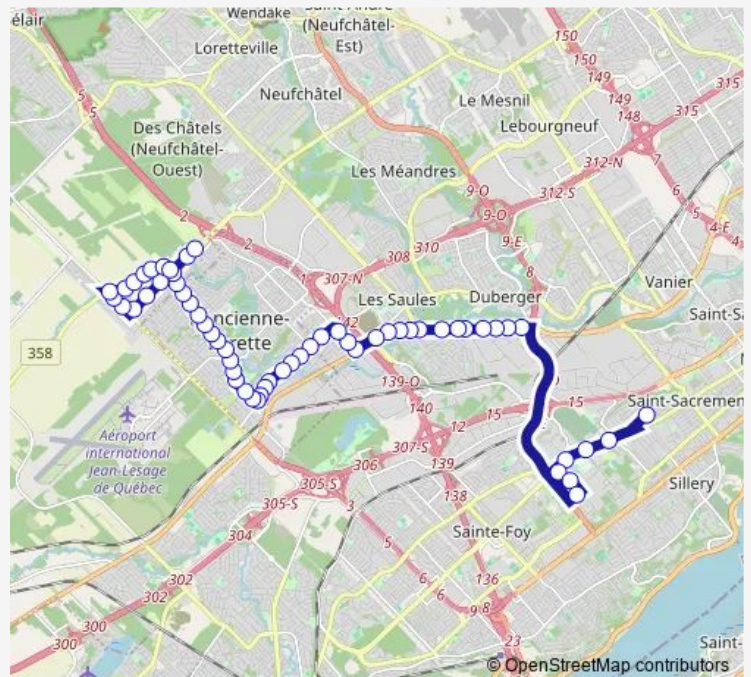

### Route schedule

Borduas — Université Laval

Monday 07:29

Tuesday 07:29

Wednesday 07:29

Thursday 07:29

Friday 07:29

Saturday —

### Route info

Direction: Borduas

Stops: 59

Trip Duration: 0 hour 43 min

Chambord

Notre-Dame/4413

St-Jacques/4586

Père-Chaumonot