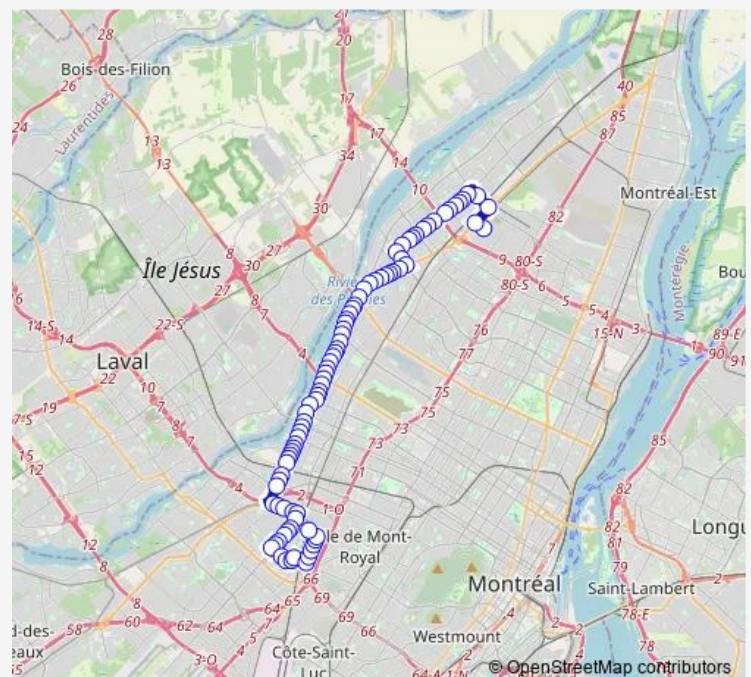

Saturday 03:11-02:45<sup>+1</sup>

Sunday 03:30-02:27<sup>+1</sup>

### Route info

Direction: L.-J.- Forget / Larrey

Stops: 86

Trip Duration: 0 hour 59 min

Henri-Bourassa / Salk

Henri-Bourassa / Alfred

Henri-Bourassa / Racette

Henri-Bourassa / Sainte-Gertrude