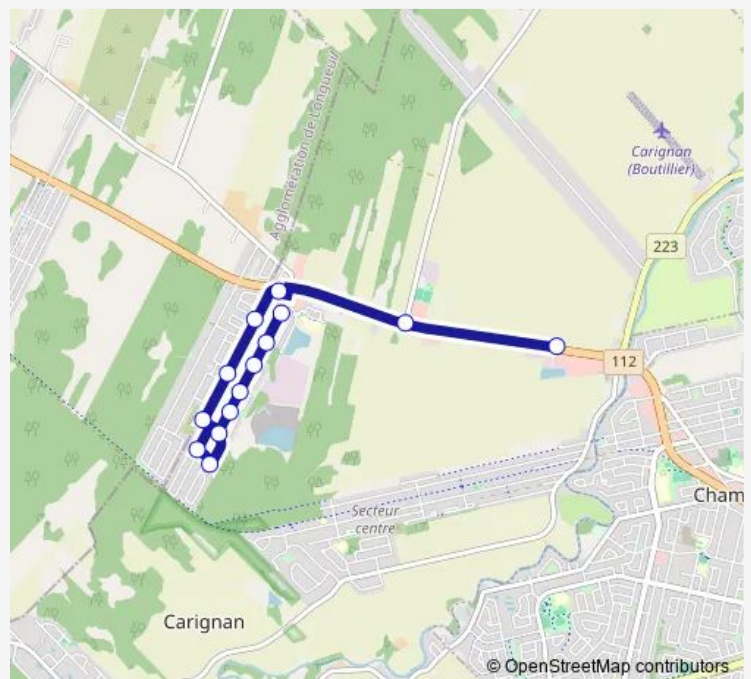

Route 112 / face au Faubourg Carignan — Désourdy / des Galets Nord

Monday	12:54-19:02
Tuesday	12:54-19:02
Wednesday	12:54-19:02
Thursday	12:54-19:02
Friday	12:54-19:02
Saturday	—
Sunday	—

Route info

Direction: Route 112 / face au Faubourg Carignan

Stops: 14

Trip Duration: 0 hour 12 min

Direction

Bouthillier / Jean-Baptiste-Charron — Route 112 / devant le Faubourg Carignan

13 stops

[Open route schedule](#)

Bouthillier / Jean-Baptiste-Charron

Bouthillier devant le civique 3196

Wednesday 05:53-11:02

Thursday 05:53-11:02

Friday 05:53-11:02

Saturday —

Sunday —

Route info

Direction: Bouthillier / Jean-Baptiste-Charron

Stops: 13