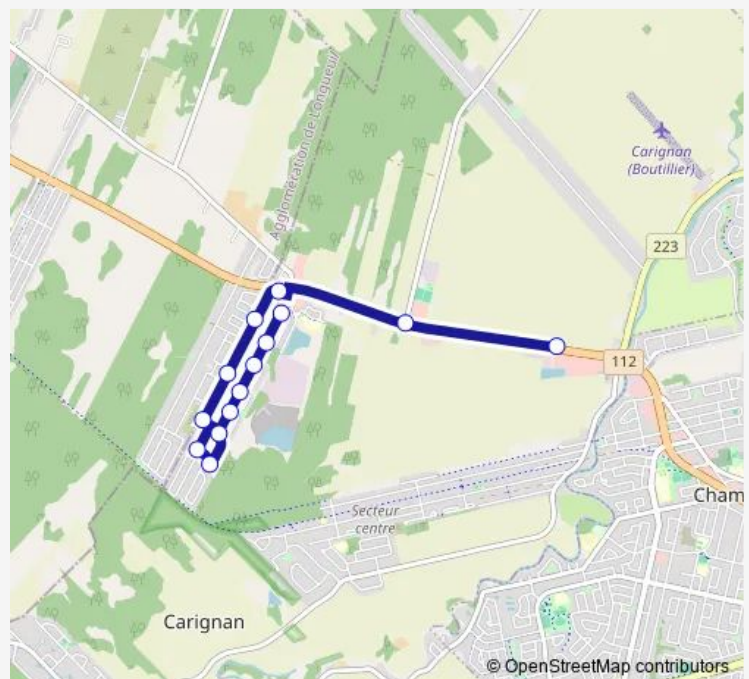

Route 112 / face au Faubourg Carignan — Désourdy / des Galets Nord

Monday	12:54-19:02
Tuesday	12:54-19:02
Wednesday	12:54-19:02
Thursday	12:54-19:02
Friday	12:54-19:02
Saturday	—
Sunday	—

Route info

Direction: Route 112 / face au Faubourg Carignan

Stops: 14

Trip Duration: 0 hour 12 min

Direction

Bouthillier / Jean-Baptiste-Charron — Route 112 / devant le Faubourg Carignan

13 stops

[Open route schedule](#)

Bouthillier / Jean-Baptiste-Charron

Bouthillier devant le civique 3196

Wednesday 05:53-11:02

Thursday 05:53-11:02

Friday 05:53-11:02

Saturday —

Sunday —

Route info

Direction: Bouthillier / Jean-Baptiste-Charron

Stops: 13