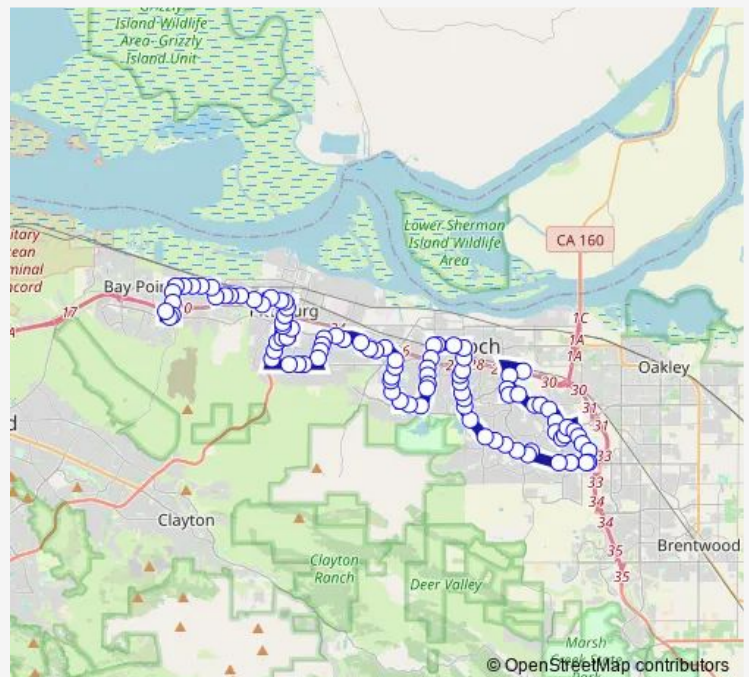

Canada Valley Rd & Mcfarlan Ranch Wy

Canada Valley Rd & Lone Tree Wy

Lone Tree Wy & Canada Valley Rd

Lone Tree Wy & Vista Grande Dr

Lone Tree Wy & Hillcrest Ave

Route schedule

Antioch Bart — Pittsburg/Bay Point Bart

Monday 04:31-21:27

Tuesday 04:31-21:27

Wednesday 04:31-21:27

Thursday 04:31-21:27

Friday 04:31-21:27

Saturday 06:02-22:06

Sunday 06:02-22:06

Route info

Direction: Antioch Bart

Stops: 94

Trip Duration: 2 hour 16 min

380 — Pittsburg Bay Point Bart/ Antioch Bart

Prewett Prk & Lone Tree Wy

Lone Tree Wy & Prewett Prk

Lone Tree Wy & Deer Valley Rd

Lone Tree Wy & Country Hills Dr

Thursday 03:53-21:43

Friday 03:53-21:43

Saturday 07:46-22:49

Sunday 07:46-22:49

Route info

Direction: Pittsburg/Bay Point Bart

Stops: 92

Trip Duration: 1 hour 45 min