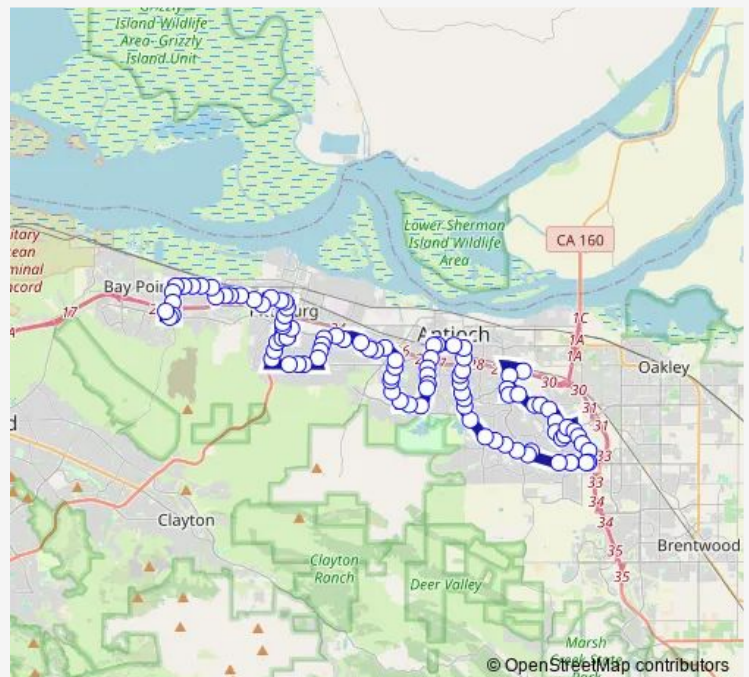

Bus 380 Pittsburg Bay Point Bart/ Antioch Bart

[Go to website](#)

**Direction**

Antioch Bart — Pittsburg/Bay Point Bart

94 stops

[Open route schedule](#)

Antioch Bart

Hillcrest Ave & East Tregallas Rd

Canada Valley Rd & Mcfarlan Ranch Wy

Canada Valley Rd & Lone Tree Wy

Lone Tree Wy & Canada Valley Rd

Lone Tree Wy & Vista Grande Dr

Lone Tree Wy & Hillcrest Ave

Route schedule

Antioch Bart — Pittsburg/Bay Point Bart

Monday 04:33-21:27

Tuesday 04:33-21:27

Wednesday 04:33-21:27

Thursday 04:33-21:27

Friday 04:33-21:27

Saturday 06:06-22:06

Sunday 06:06-22:06

Route info

Direction: Antioch Bart

Stops: 94

Trip Duration: 1 hour 44 min

380 — Pittsburg Bay Point Bart/ Antioch Bart

Prewett Prk & Lone Tree Wy

Lone Tree Wy & Prewett Prk

Lone Tree Wy & Deer Valley Rd

Lone Tree Wy & Country Hills Dr