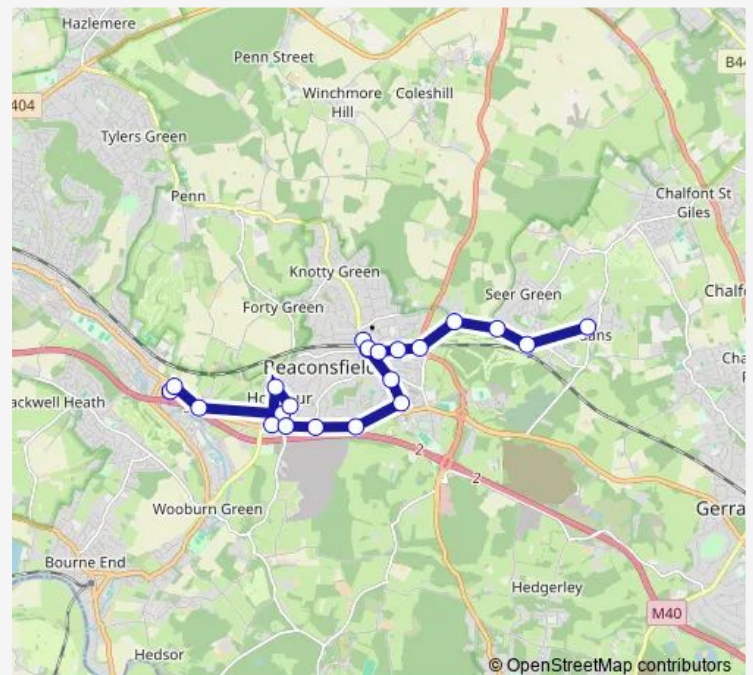

Hinton House

Bottom Lane

Railway Station

Route schedule

Tesco Store — Green East Road

Monday —

Tuesday 11:45

Wednesday —

Thursday —

Friday 11:45

Saturday —

Sunday —

Route info

Direction: Tesco Store

Stops: 22

Trip Duration: 0 hour 23 min

■ 380 — Jordans - Beaconsfield - Holtspur - Loudwater

Direction

Green East Road — Tesco Store

20 stops

[Open route schedule](#)

Green East Road

Railway Station

Bottom Lane

Tesco Store

Route schedule

Green East Road — Tesco Store

Monday	—
Tuesday	10:10
Wednesday	—
Thursday	—
Friday	10:10
Saturday	—
Sunday	—

Route info

Direction: Green East Road

Stops: 20

Trip Duration: 0 hour 20 min