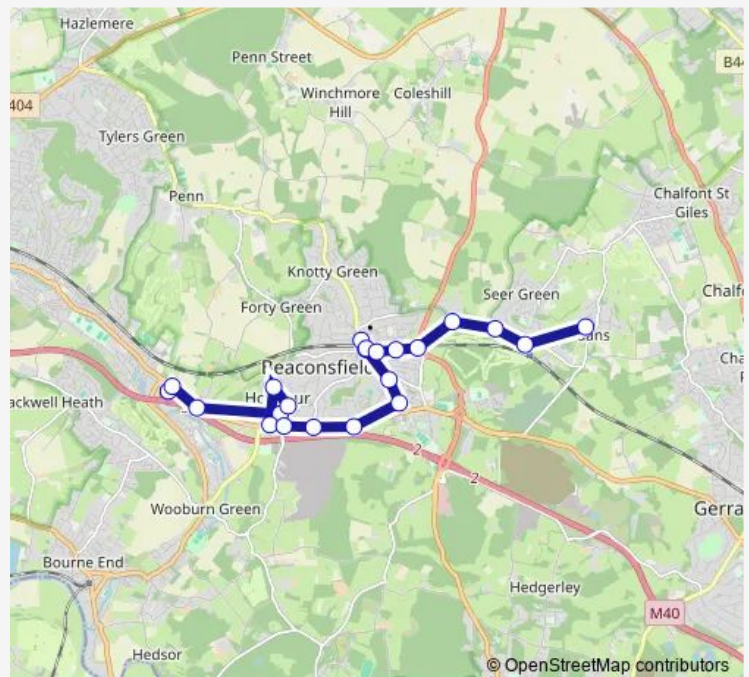

Whitehouse Lane

Mayflower Way

Chestnut Road

Cherry Tree Road

The King's Head PH

North Drive

Burkes Road

Butlers Court Road

Hinton House

Bottom Lane

Railway Station

Route schedule

Tesco Store — Green East Road

Monday —

Tuesday 11:45

Wednesday —

Thursday —

Friday 11:45

Saturday —

Sunday —

Route info

Direction: Tesco Store

Stops: 22

Trip Duration: 0 hour 23 min

■ 380 — Jordans - Beaconsfield - Holtspur - Loudwater

BusMaps

Direction

Green East Road — Tesco Store

20 stops

[Open route schedule](#)

Green East Road

Railway Station