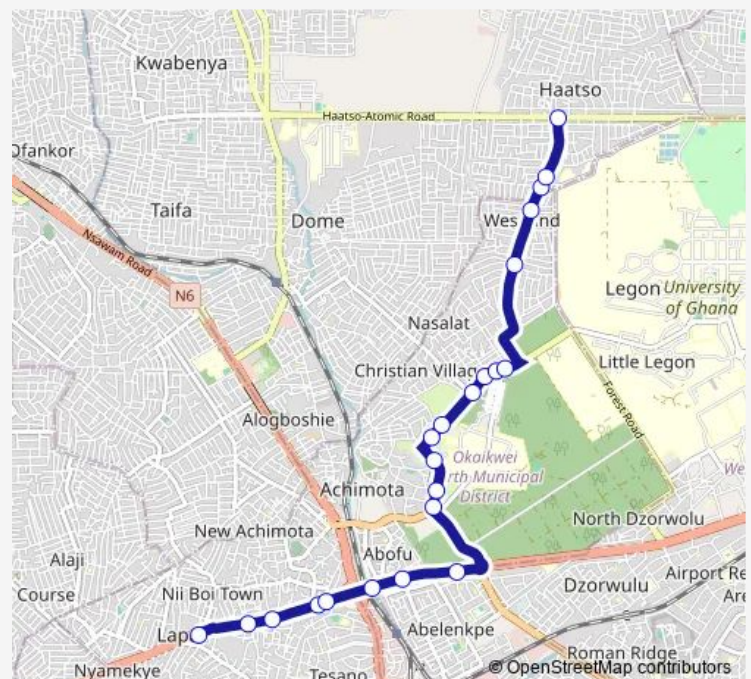

Achimota Hospital

Golf Park

Polo

Christian Village

Kisseman Junction

Pure Fire

Airways Junction

Westlands junction

Thursday 06:00

Friday 06:00

Saturday 06:00

Sunday 06:00

Route info

Direction: Abeka Lapaz

Stops: 22

Trip Duration: 0 hour 34 min

380 — Haatso ↔ Abeka Lapaz

Direction

Barclays — Abeka Lapaz

32 stops

[Open route schedule](#)

Barclays

Barrier

Post Box

Pharmacy

Flower pot

Clinic/ police container

Communication

Sign board

Westlands junction

Bridge

1st curve