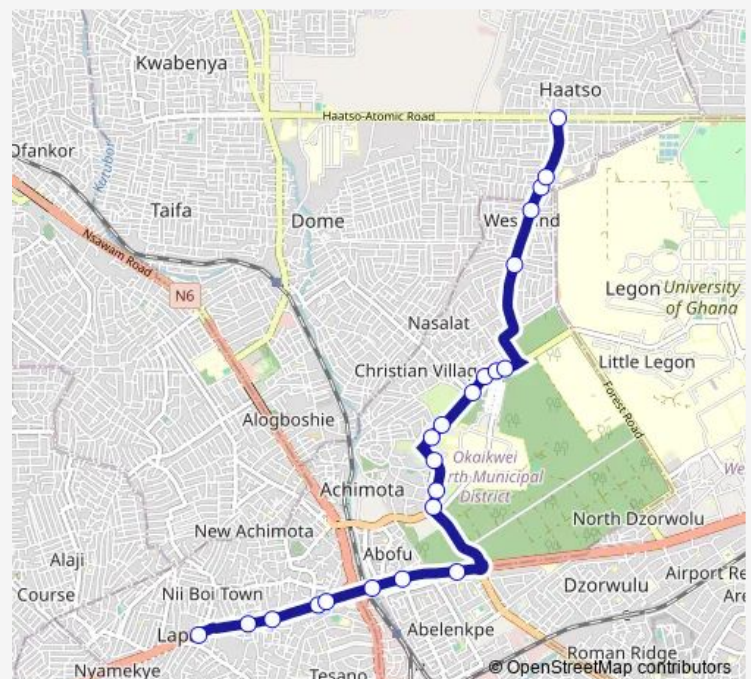

Achimota Hospital

Golf Park

Polo

Christian Village

Kisseman Junction

Pure Fire

Airways Junction

Westlands junction

Clinic

Allied fuel station

Pharmacy

Route schedule

Abeka Lapaz — Haatso

Monday	06:00
Tuesday	06:00
Wednesday	06:00
Thursday	06:00
Friday	06:00
Saturday	06:00
Sunday	06:00

Route info

Direction: Abeka Lapaz

Stops: 22

Trip Duration: 0 hour 34 min

380 — Haatso ↔ Abeka Lapaz

Direction

Barclays — Abeka Lapaz

32 stops

[Open route schedule](#)

Barclays

Sunday 06:00

Route info

Direction: Barclays

Stops: 32

Trip Duration: 0 hour 40 min

Achimota Overhead

Akweteyman

Fly Top