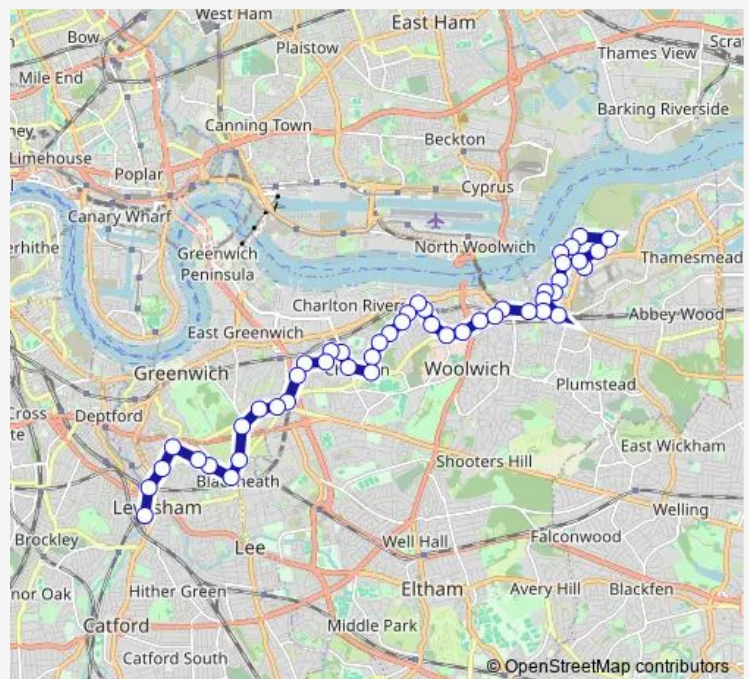

### Route schedule

Molesworth Street / Riverdale House — Belmarsh Prison

Monday 00:11-23:56

Tuesday 00:11-23:56

Wednesday 00:11-23:56

Thursday 00:11-23:56

Friday 00:11-23:56

Saturday 00:11-23:56

### Route info

Direction: Molesworth Street / Riverdale House

Stops: 48

Trip Duration: 1 hour 2 min

380 — Belmarsh - Woolwich - Charlton Village - Blackheath - Lewisham, Shopping Centre

Charlton Lane

Pound Park Road

## Route info

Direction: Belmarsh Prison

Stops: 47

Trip Duration: 0 hour 48 min

Kinveachy Gardens

Pound Park Road

Charlton Lane

Charlton Park Road