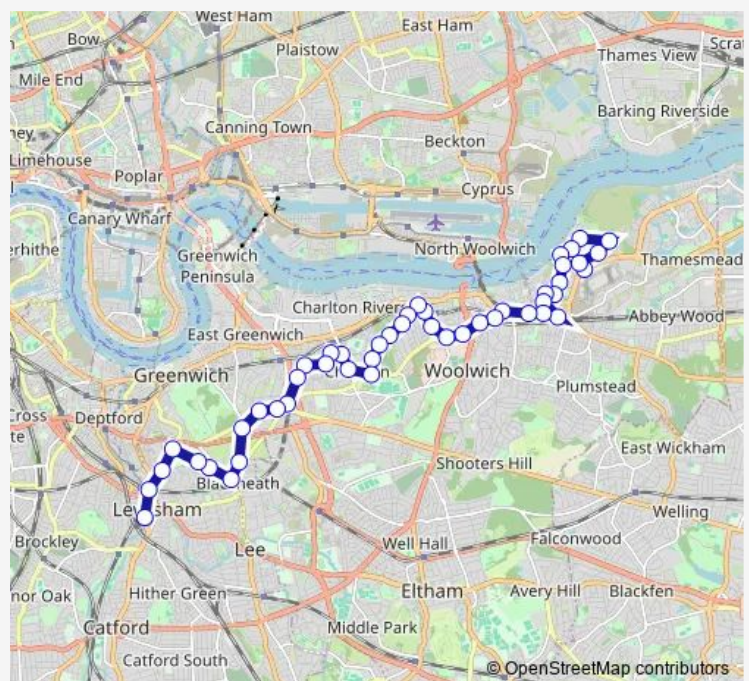

Wednesday 00:11-23:56

Thursday 00:11-23:56

Friday 00:11-23:56

Saturday 00:11-23:56

Sunday 00:11-23:56

Route info

Direction: Molesworth Street / Riverdale House

Stops: 48

Trip Duration: 0 hour 59 min

380 — Belmarsh - Woolwich - Charlton Village - Blackheath - Lewisham, Shopping Centre

Charlton Lane

Pound Park Road

Kinveachy Gardens

St Thomas Church

Morris Walk Estate

Samuel Street

Morris Walk Estate

St Thomas Church

Route schedule

Belmarsh Prison — Molesworth Street

Monday 00:01-23:46

Tuesday 00:01-23:46

Wednesday 00:01-23:46

Thursday 00:01-23:46