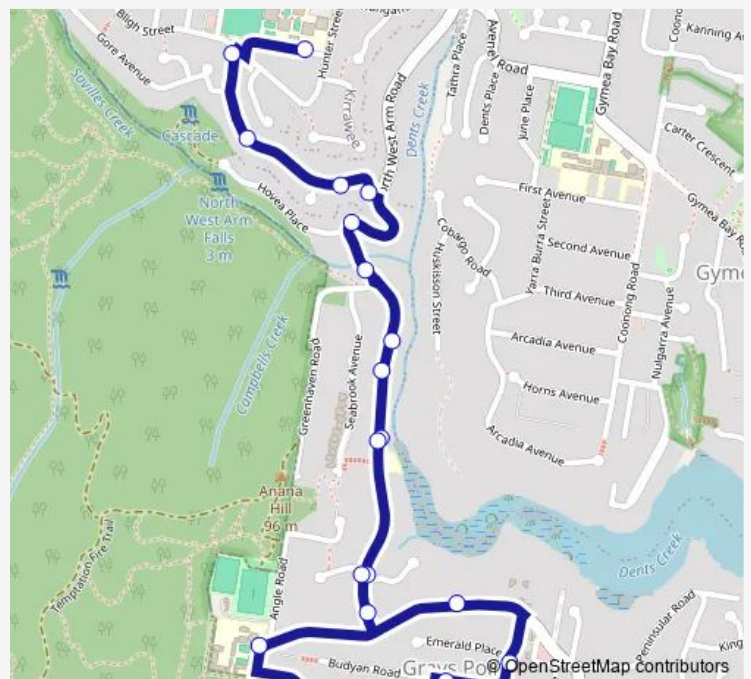

School Bus S320 North West Arm Rd after Greenhaven Rd, Grays Point to Kirrawee Hs

[Go to website](#)

Direction

172 North West Arm Rd — Kirrawee High School, Duneba Av

20 stops

[Open route schedule](#)

172 North West Arm Rd

Warren Av At Noyana Av

Grays Point Public School, Grays Point Rd

North West Arm Rd At Pilbara Pl

North West Arm Opp 202

181 North West Arm Rd

North West Arm Rd After Greenhaven Rd

North West Arm Rd At Hovea Pl

Serpentine Rd At North West Arm Rd

Serpentine Rd Before Avon Pl

48 Serpentine Rd

Serpentine Rd At Bligh St

Kirrawee High School, Duneba Av

Route schedule

172 North West Arm Rd — Kirrawee High School, Duneba Av

Monday	08:05
Tuesday	08:05
Wednesday	08:05
Thursday	08:05
Friday	08:05
Saturday	—
Sunday	—

Route info

Direction: 172 North West Arm Rd

Stops: 20

Trip Duration: 0 hour 15 min

S320 — North West Arm Rd after Greenhaven Rd, Grays Point to Kirrawee Hs