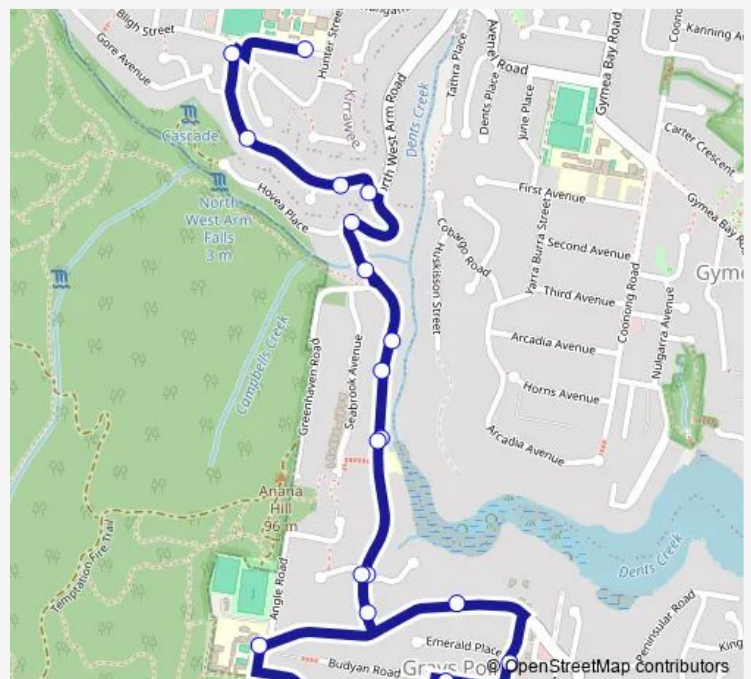

Warren Av At Noyana Av

Grays Point Public School, Grays Point Rd

North West Arm Rd At Pilbara Pl

North West Arm Opp 202

181 North West Arm Rd

North West Arm Rd After Greenhaven Rd

North West Arm Rd At Hovea Pl

Serpentine Rd At North West Arm Rd

Serpentine Rd Before Avon Pl

48 Serpentine Rd

Serpentine Rd At Bligh St

Kirrawee High School, Duneba Av

Route schedule

172 North West Arm Rd — Kirrawee High School, Duneba Av

Monday 08:05

Tuesday 08:05

Wednesday 08:05

Thursday 08:05

Friday 08:05

Saturday —

Sunday —

Route info

Direction: 172 North West Arm Rd

Stops: 20

Trip Duration: 0 hour 15 min

S320 — North West Arm Rd after Greenhaven Rd, Grays Point to Kirrawee Hs

S320 School Bus time schedules and route maps are available in an offline PDF at busmaps.com. Use the busmaps.com website to see live bus times, train schedule or subway schedule, and step-by-step directions for all public transit in Sydney