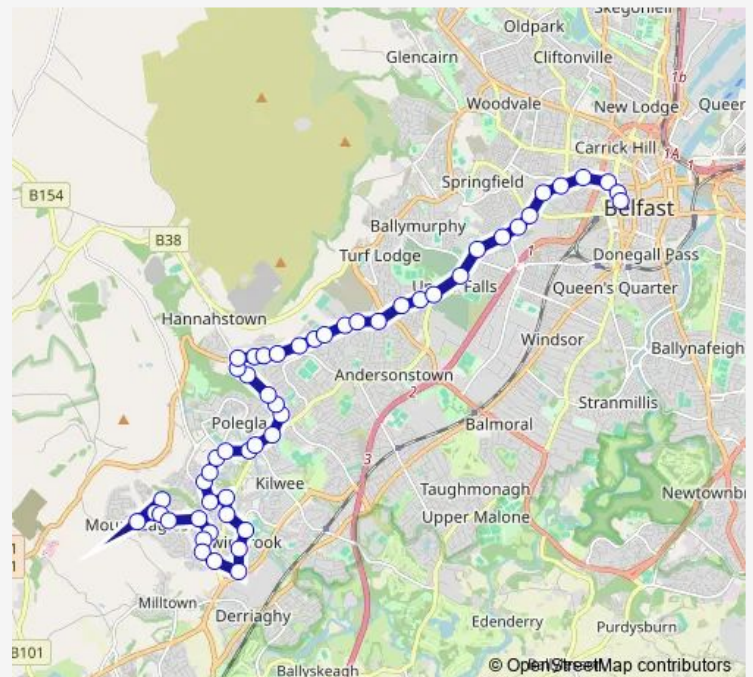

Thursday 07:18-08:13

Friday 07:18-08:13

Saturday —

Sunday —

Route info

Direction: Lagmore View

Stops: 52

Trip Duration: 0 hour 50 min

Tuesday 15:20-15:40

Wednesday 15:20-15:40

Thursday 14:40-15:40

Friday 14:40-15:40

Saturday —

Sunday —

Route info

Direction: Royal Hospitals (Falls Road)

Stops: 43

Trip Duration: 0 hour 39 min

Glengoland

Old Colin

Laurelbank

Bell Steel Road

Glenwood

Brian's Well Road