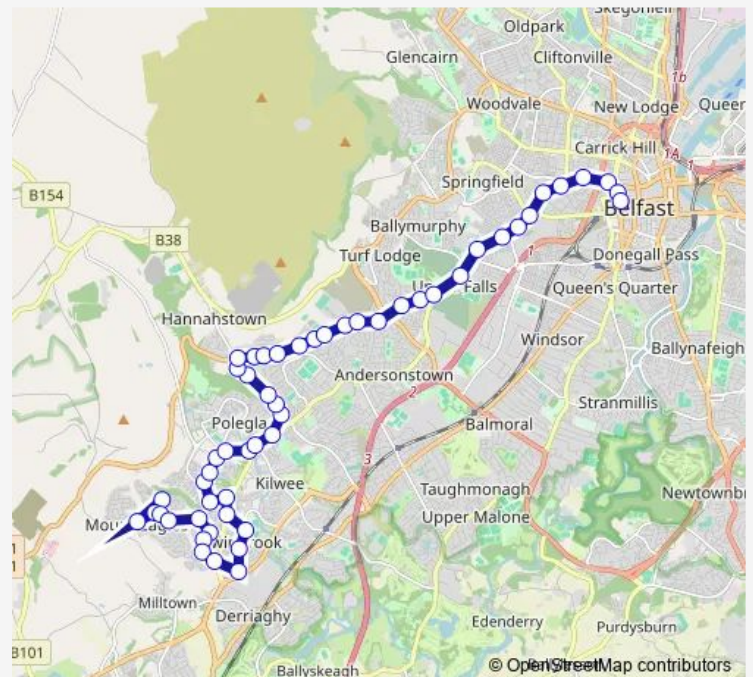

Thursday 07:18-08:24

Friday 07:18-08:24

Saturday —

Sunday —

Route info

Direction: Lagmore View

Stops: 52

Trip Duration: 0 hour 58 min

Tuesday 15:20-15:40

Wednesday 15:20-15:40

Thursday 14:40-15:40

Friday 14:40-15:40

Saturday —

Sunday —

Route info

Direction: Royal Hospitals (Falls Road)

Stops: 43

Trip Duration: 0 hour 39 min

Glengoland

Old Colin

Laurelbank

Bell Steel Road

Glenwood

Brian's Well Road