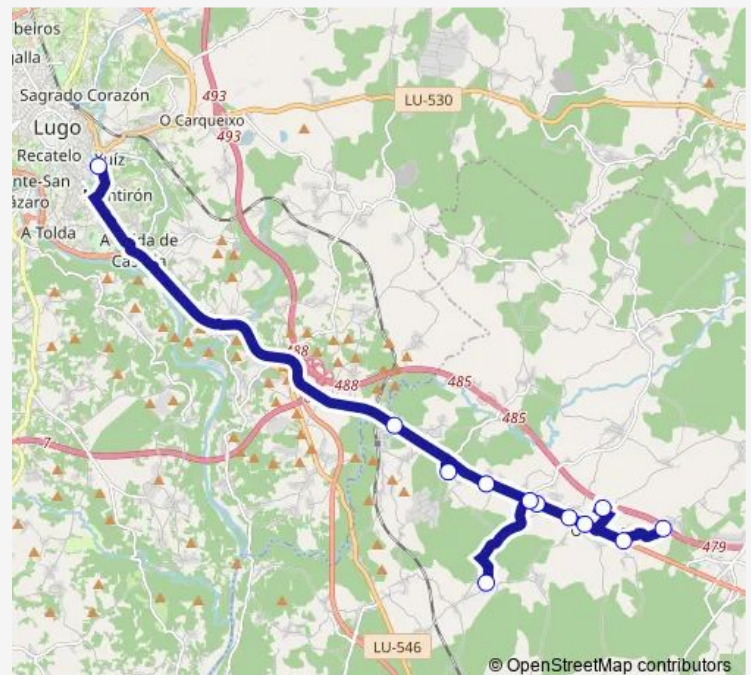

Saturday —

Sunday —

Route info

Direction: Vilapene

Stops: 12

Trip Duration: 0 hour 35 min

■ Xg721014 — IES Sanxillao-Vilapene

BusMaps

Direction

IES Sanxillao — Vilapene

12 stops

[Open route schedule](#)

IES Sanxillao

N VI-Cruce Est.Laxosa

Cabreiros

Dársena Hostal Madrid