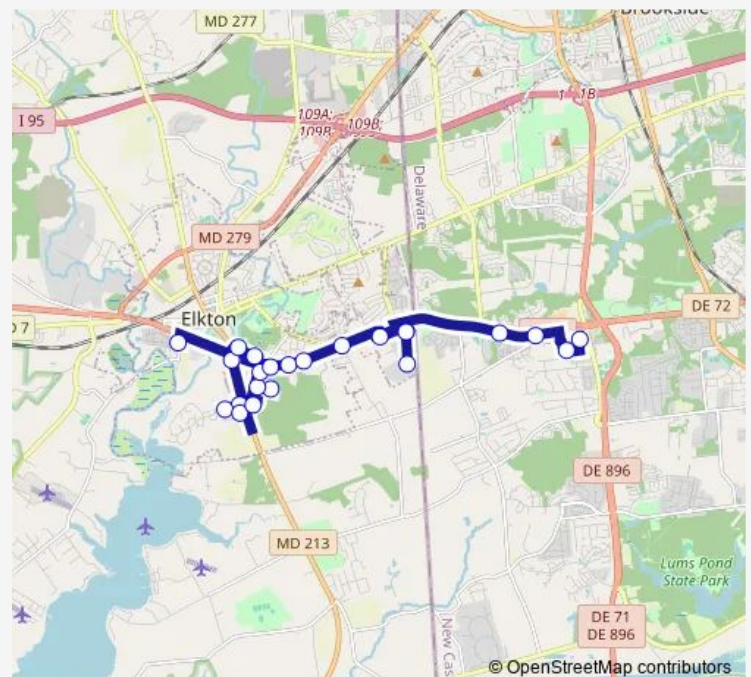

### Route schedule

Peoples Plaza - Dart interconnection — Judy Center

Monday 06:20-16:20

Tuesday 06:20-16:20

Wednesday 06:20-16:20

Thursday 06:20-16:20

Friday 06:20-16:20

Saturday 06:20-16:20

### Route info

Direction: Peoples Plaza - Dart interconnection

Stops: 25

Trip Duration: 0 hour 49 min

■ Glas — Glasgow Connection

Union Hospital

W Main St and Maffitt St

Landing Ln & W Main St

Judy Center

**Direction**

Hollingsworth Manor &amp; Landing Ln — Peoples Plaza - Dart interconnection

23 stops

[Open route schedule](#)

Hollingsworth Manor &amp; Landing Ln

Royal Farms

Springford Garden

## Route info

Direction: Hollingsworth Manor &amp; Landing Ln

Stops: 23

Trip Duration: 0 hour 38 min