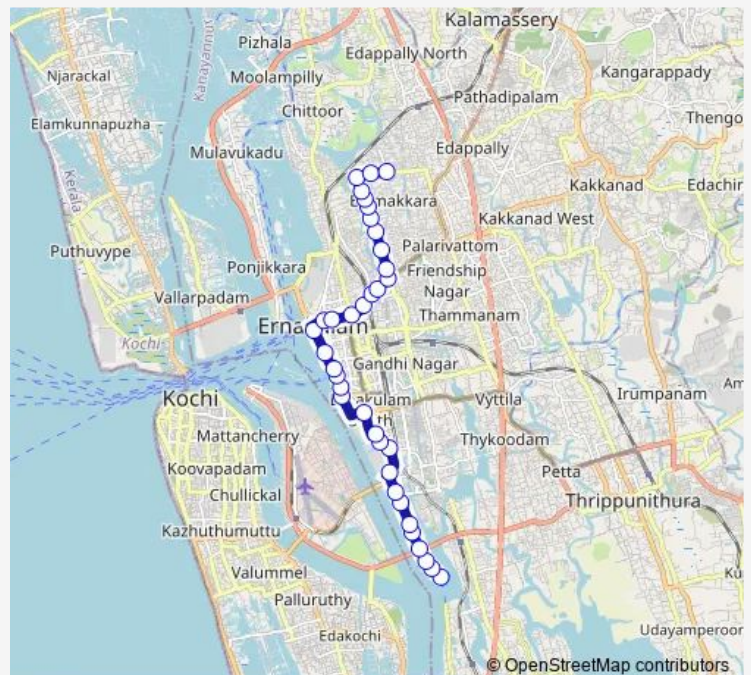

Bus Thevara Ferry ↔ Elamakkara

[Go to website](#)

Direction

Thevara Ferry — Punnakkal

36 stops

[Open route schedule](#)

- Thevara Ferry
- Colony Pady
- Colony
- Shanthi Nagar
- Mamanji Mukk
- S H College
- Mattamal Junction
- Chakola
- Thevara
- Atlantis
- Cochin Shipyard Main Gate
- Ravipuram
- Pallimukk
- Gandhi Square
- Subash Park
- Ernakulam Boat Jetty
- Children's Park
- Menaka
- High Court Junction
- Saritha
- St Alberts

Route schedule

Thevara Ferry — Punnakkal

Monday	06:00
Tuesday	06:00
Wednesday	06:00
Thursday	06:00
Friday	06:00
Saturday	06:00
Sunday	06:00

Route info

Direction: Thevara Ferry

Stops: 36

Trip Duration: 0 hour 39 min

Thevara Ferry

Bus time schedules and route maps are available in an offline PDF at busmaps.com. Use the busmaps.com website to see live bus times, train schedule or subway schedule, and step-by-step directions for all public transit in Kanayannur