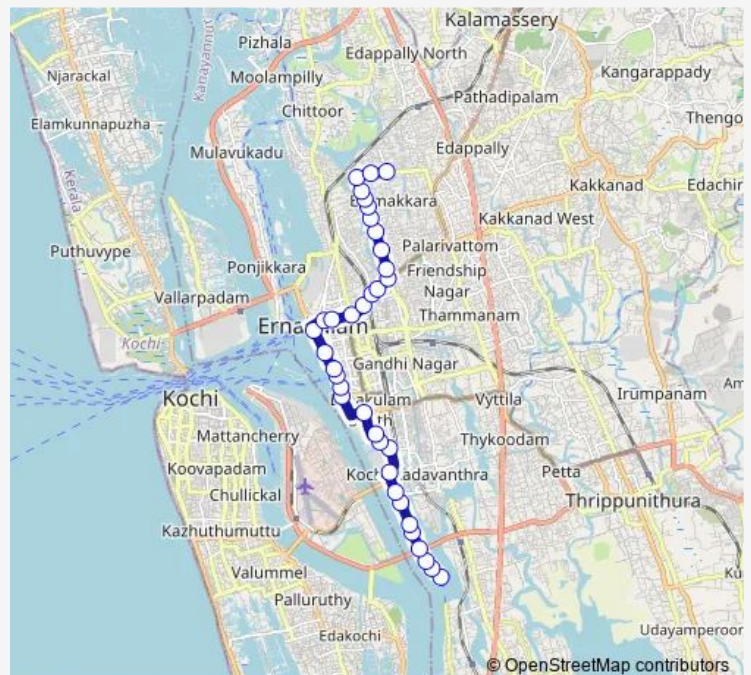

Bus Thevara Ferry ↔ Elamakkara

[Go to website](#)

Direction

Thevara Ferry — Punnakkal

36 stops

[Open route schedule](#)

- Thevara Ferry
- Colony Pady
- Colony
- Shanthi Nagar
- Mamanji Mukk
- S H College
- Mattamal Junction
- Chakola
- Thevara
- Atlantis
- Cochin Shipyard Main Gate
- Ravipuram
- Pallimukk
- Gandhi Square
- Subash Park
- Ernakulam Boat Jetty
- Children's Park
- Menaka
- High Court Junction
- Saritha
- St Alberts

Route schedule

Thevara Ferry — Punnakkal

Monday	06:00
Tuesday	06:00
Wednesday	06:00
Thursday	06:00
Friday	06:00
Saturday	06:00
Sunday	06:00

Route info

Direction: Thevara Ferry

Stops: 36

Trip Duration: 0 hour 39 min

Thevara Ferry

Bus time schedules and route maps are available in an offline PDF at busmaps.com. Use the busmaps.com website to see live bus times, train schedule or subway schedule, and step-by-step directions for all public transit in Kanayannur