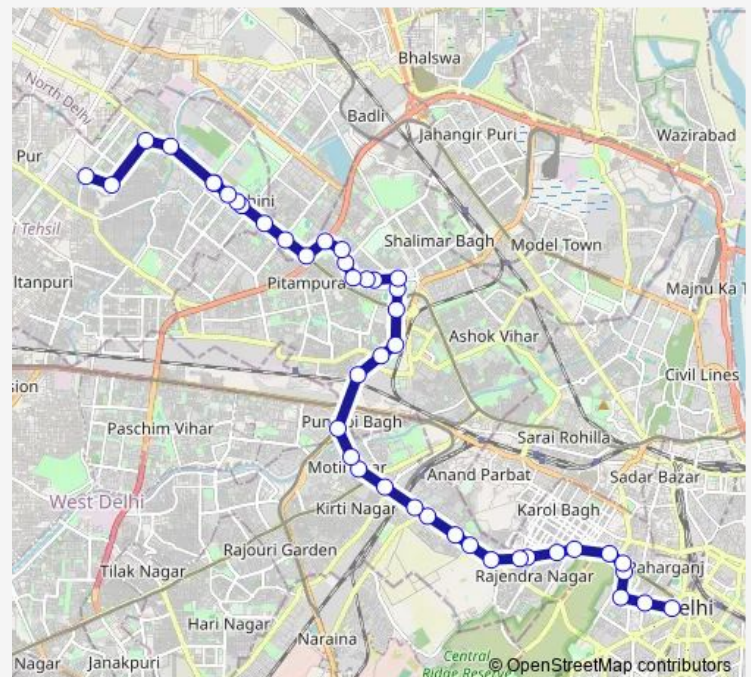

Thursday 06:40-23:15

Friday 06:40-23:15

Saturday 06:40-23:15

Sunday 06:40-23:15

Route info

Direction: Shivaji Stadium Terminal

Stops: 43

Trip Duration: 1 hour 31 min