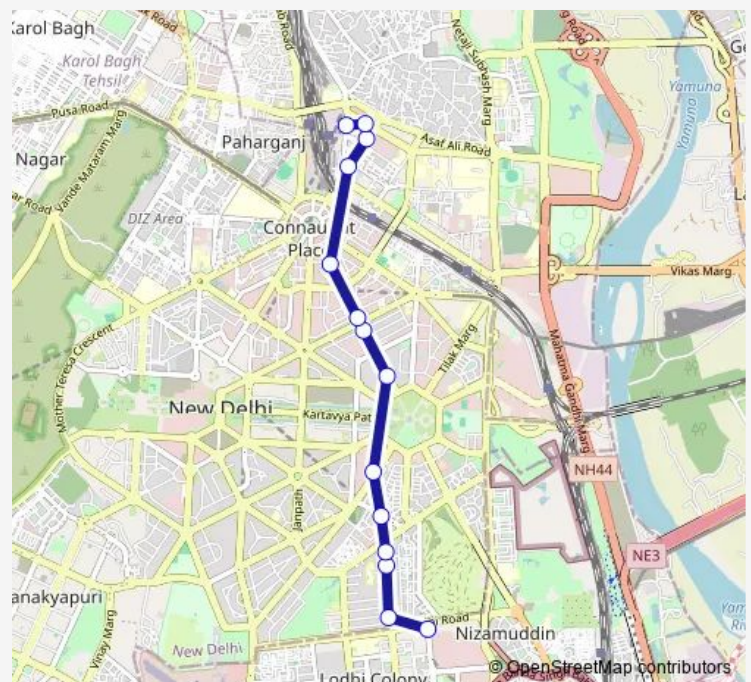

### Route schedule

Sunehari Pulla Depot / Jawahar Lal Nehru Stadium Terminal — New Delhi Railway Station Gate 2

Monday 05:45-16:45

Tuesday 05:45-16:45

Wednesday 05:45-16:45

Thursday 05:45-16:45

Friday 05:45-16:45

Saturday 05:45-16:45

Sunday 05:45-16:45

### Route info

Direction: Sunehari Pulla Depot / Jawahar Lal Nehru Stadium Terminal

Stops: 14

Trip Duration: 0 hour 26 min

Bus time schedules and route maps are available in an offline PDF at [busmaps.com](https://busmaps.com). Use the [busmaps.com](https://busmaps.com) website to see live bus times, train schedule or subway schedule, and step-by-step directions for all public transit in New Delhi