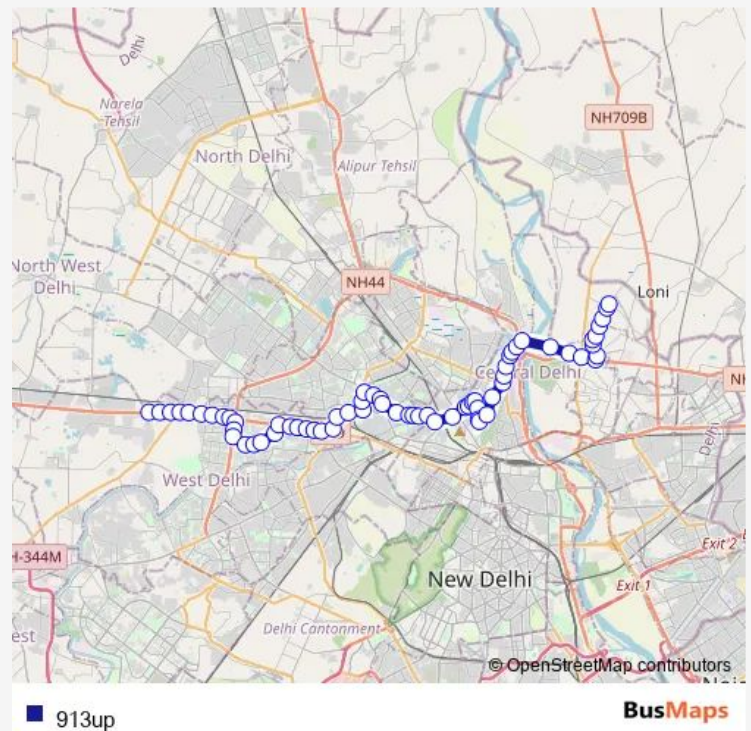

### Route schedule

Qamruddin Nagar Terminal — Karawal Nagar Terminal

Monday 06:45-17:25

Tuesday 06:45-17:25

Wednesday 06:45-17:25

Thursday 06:45-17:25

Friday 06:45-17:25

Saturday 06:45-17:25

### Route info

Direction: Qamruddin Nagar Terminal

Stops: 66

Trip Duration: 1 hour 58 min

■ 913up

BusMaps

Maharaja Agrasen Hospital

Punjabi Bagh Ring Road