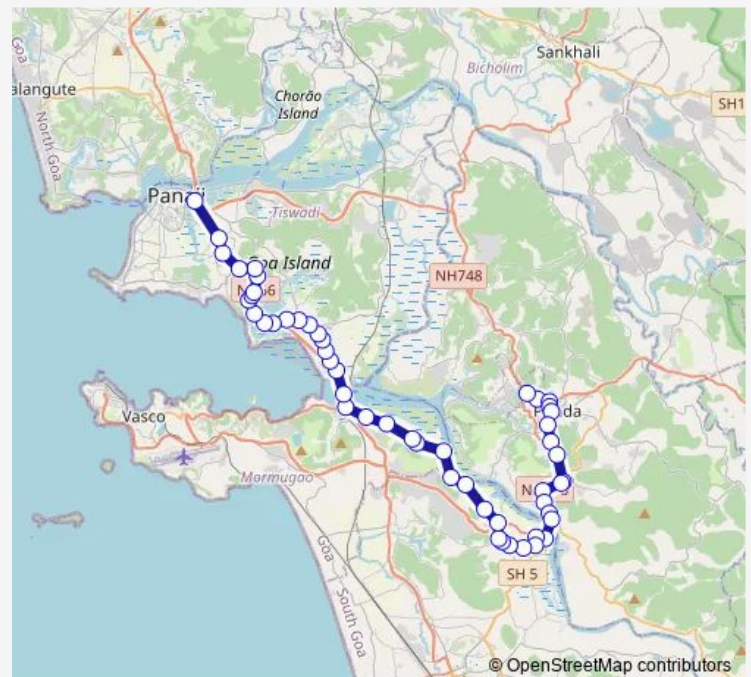

Thursday 09:35

Friday 09:35

Saturday 09:35

Sunday 09:35

Route info

Direction: Ponda KTC Bus Stand

Stops: 52

Trip Duration: 1 hour 15 min