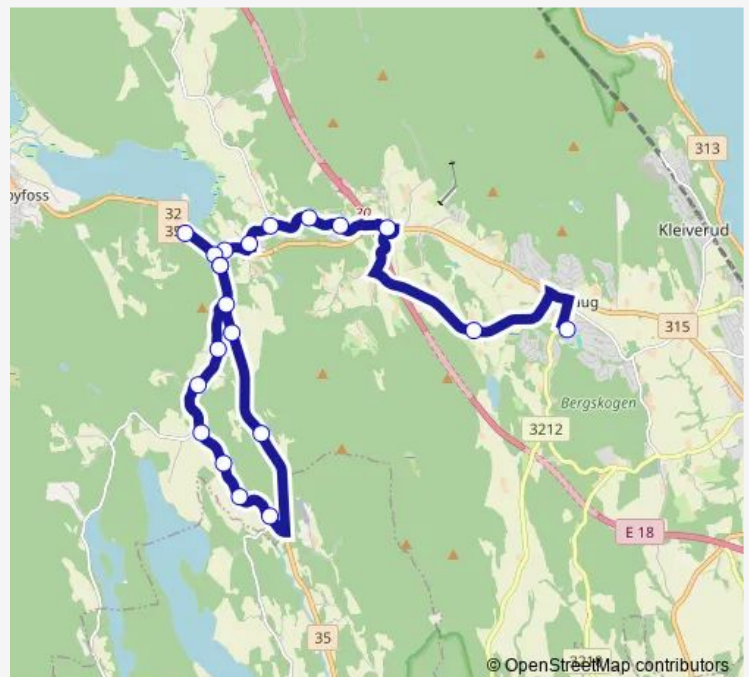

School Bus 1920 Botne-Gjøgri

[Go to website](#)

Direction

Botne skole — Kronlia sør

21 stops

[Open route schedule](#)

Botne skole

Bringaker

Island

Grelland

Hillestad skole

Hillestad

Neshaugen

Kronlia øst

Strand snuplass

Kronlia nord

Kronlia sør

Hegg nordre

Hegg søndre

Hallingsrød

Barkost vest

Barkost nord

Gutu Gjøgriveien

Gjøgri

Gjøgribrekka

Hegg vestre

Kronlia sør

Route schedule

Botne skole — Kronlia sør

Monday 13:25

Tuesday 13:25

Wednesday 13:25

Thursday 13:25

Friday 13:25

Saturday —

Sunday —

Route info

Direction: Botne skole

Stops: 21

Trip Duration: 0 hour 35 min

■ 1920 — Botne-Gjøgri

BusMaps