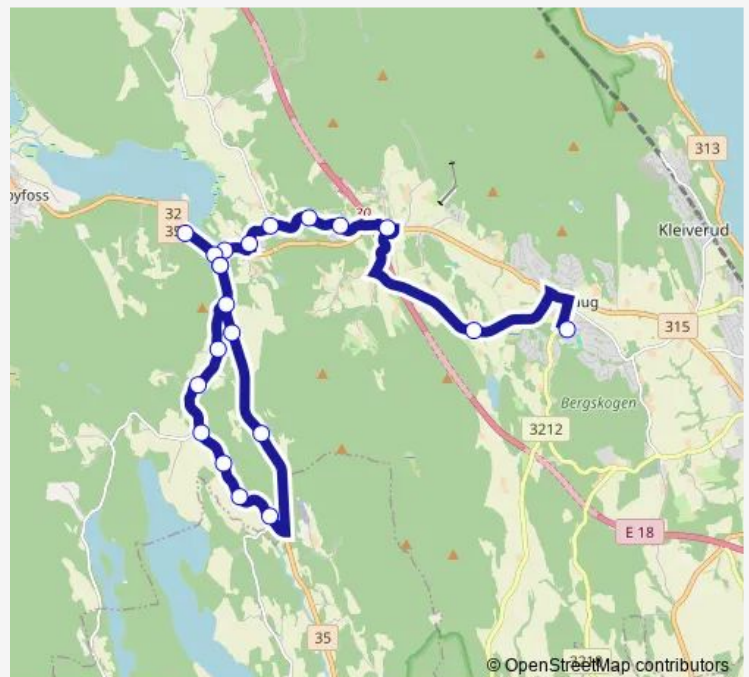

School Bus 1920 Botne-Gjøgri

[Go to website](#)

Direction

Botne skole — Kronlia sør

21 stops

[Open route schedule](#)

Botne skole

Bringaker

Island

Grelland

Hillestad skole

Hillestad

Neshaugen

Kronlia øst

Strand snuplass

Kronlia nord

Kronlia sør

Hegg nordre

Hegg søndre

Hallingsrød

Barkost vest

Barkost nord

Gutu Gjøgriveien

Gjøgri

Gjøgribrekka

Hegg vestre

Kronlia sør

Route schedule

Botne skole — Kronlia sør

Monday 13:25

Tuesday 13:25

Wednesday 13:25

Thursday 13:25

Friday 13:25

Saturday —

Sunday —

Route info

Direction: Botne skole

Stops: 21

Trip Duration: 0 hour 35 min

■ 1920 — Botne-Gjøgri

BusMaps