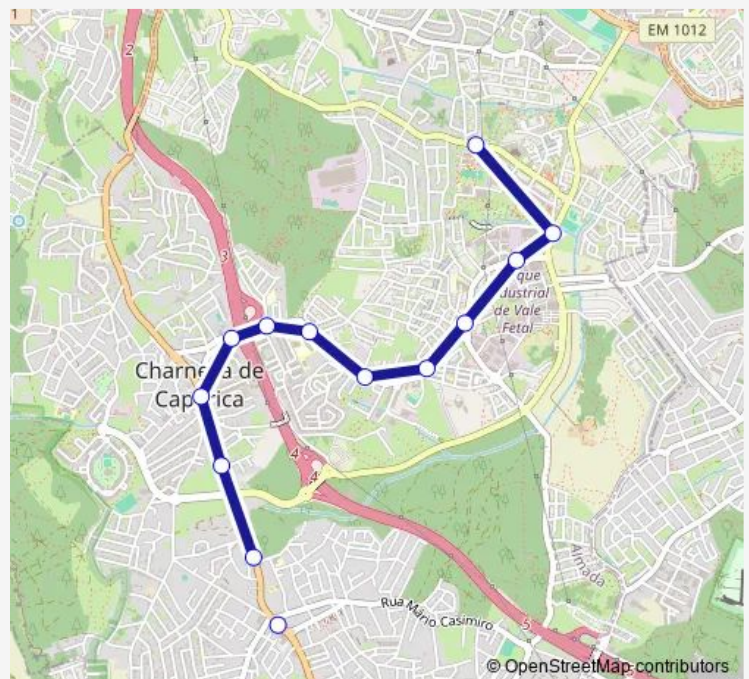

Bus 179 - Charneca DE Caparica - Vale DE Figueira (Esc) (via Vale Fetal)

[Go to website](#)

Direction

Ch Caparica (R Antonio Andrade) Churrasqueira — Vale Figueira (R Dr Alberto Araújo) Fte Esc Daniel

13 stops

Vale Fetal (Estr Bela Vista 71) Fte Pastelaria

Vale Figueira (Estr Bela Vista) Csp

Vale Figueira (R Vale Figueira) Posto Galp

Vale Figueira (R Dr Alberto Araújo) Fte Esc Daniel

Route schedule

Ch Caparica (R Antonio Andrade) Churrasqueira — Vale Figueira (R Dr Alberto Araújo) Fte Esc Daniel

Monday 08:00-17:30

Tuesday 08:00-17:30

Wednesday 08:00-17:30

Thursday 08:00-17:30

Friday 08:00-17:30

Saturday —

Sunday —

Route info

Direction: Ch Caparica (R Antonio Andrade) Churrasqueira

Stops: 13

Trip Duration: 0 hour 20 min

Bus time schedules and route maps are available in an offline PDF at busmaps.com. Use the busmaps.com website to see live bus times, train schedule or subway schedule, and step-by-step directions for all public transit in Lisbon