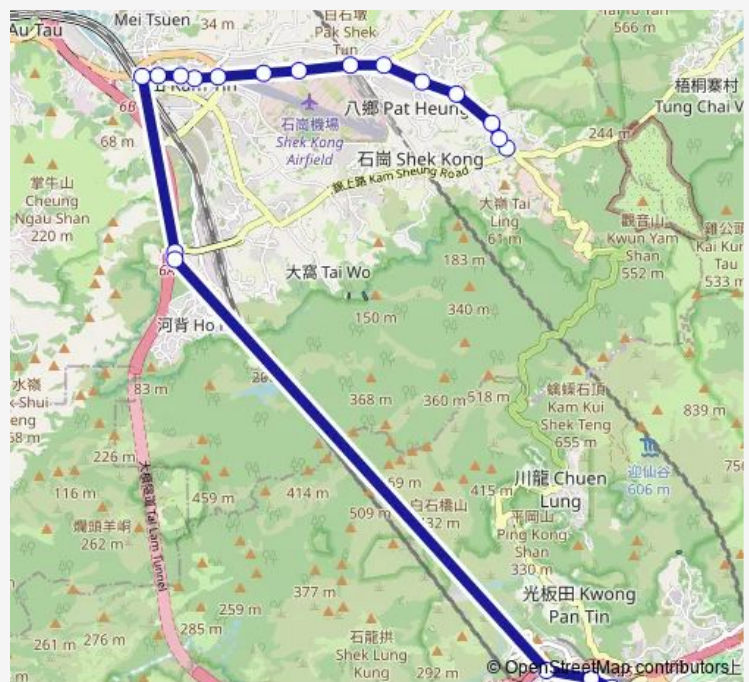

Saturday —

Sunday —

### Route info

Direction: [Kmb] Sheung Tsuen BUS Terminus|[Lwb] Sheung Tsuen BUS Terminus

Stops: 19

Trip Duration: 0 hour 32 min

■ 251M — Sheung Tsuen - Tsuen Wan

251M Bus time schedules and route maps are available in an offline PDF at [busmaps.com](https://busmaps.com). Use the [busmaps.com](https://busmaps.com) website to see live bus times, train schedule or subway schedule, and step-by-step directions for all public transit in Yuen Long