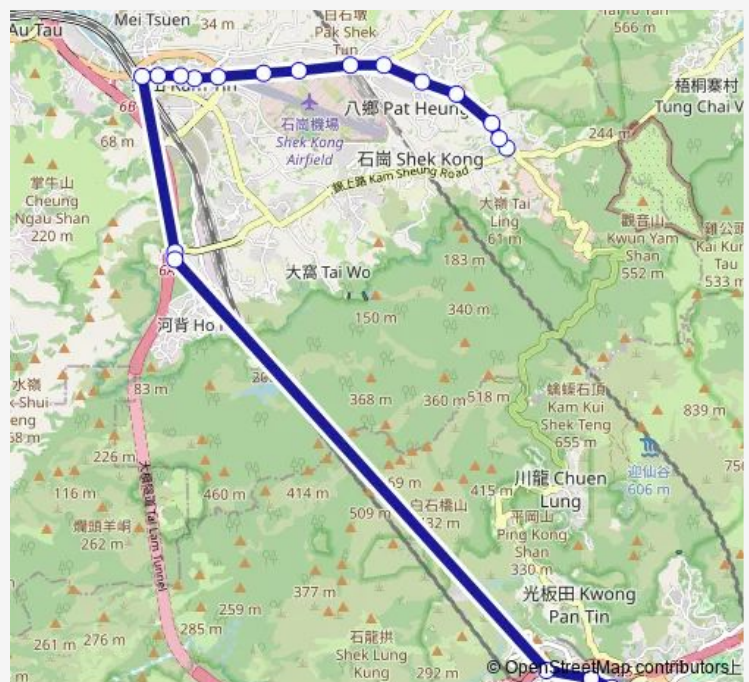

[Ctb] TAI LAM Tunnel Toll Plaza[Kmb] TAI LAM Tunnel Bbi[Lwb] TAI LAM Tunnel Bbi

[Kmb] Tsuen King Circuit Flyover

[Kmb] Discovery Park[Lwb] Discovery Park[Xb] Tsuen WAN Castle Peak Road NO. 388

[Kmb] Tsuen WAN Station

Route schedule

[Kmb] Sheung Tsuen BUS Terminus[Lwb] Sheung Tsuen BUS Terminus — [Kmb] Tsuen WAN Station

Monday 07:00-09:00

Tuesday 07:00-09:00

Wednesday 07:00-09:00

Thursday 07:00-09:00

Friday 07:00-09:00

Saturday —

Sunday —

Route info

Direction: [Kmb] Sheung Tsuen BUS Terminus[Lwb] Sheung Tsuen BUS Terminus

Stops: 19

Trip Duration: 0 hour 31 min

■ 251m — Sheung Tsuen - Tsuen Wan

251m Bus time schedules and route maps are available in an offline PDF at busmaps.com. Use the busmaps.com website to see live bus times, train schedule or subway schedule, and step-by-step directions for all public transit in Yuen Long