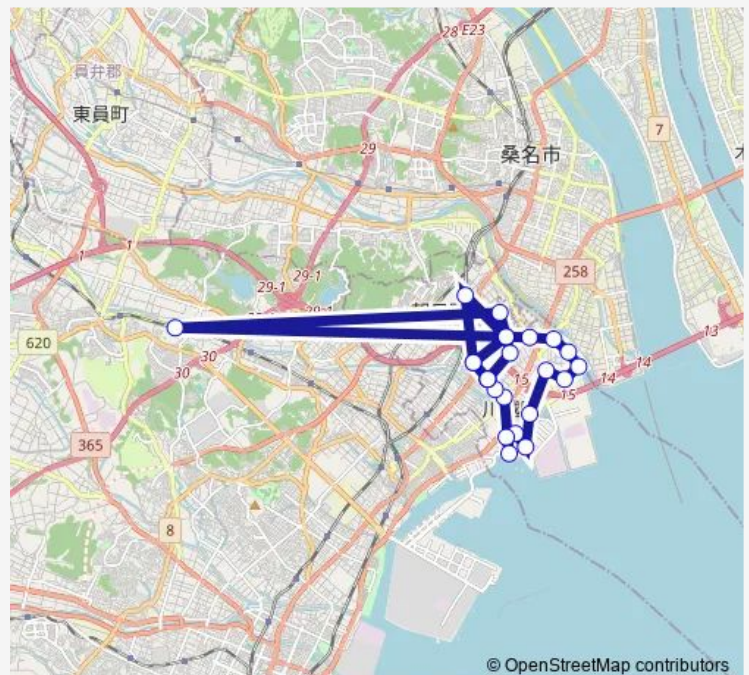

近鉄伊勢朝日駅

Route schedule

川越町役場 — 川越町役場

Monday 07:45-17:09

Tuesday 07:45-17:09

Wednesday 07:45-17:09

Thursday 07:45-17:09

Friday 07:45-17:09

Saturday 07:45-17:09

Sunday —

Route info

Direction: 川越町役場

Stops: 24

Trip Duration: 1 hour 3 min

© OpenStreetMap contributors

北福崎公民館前