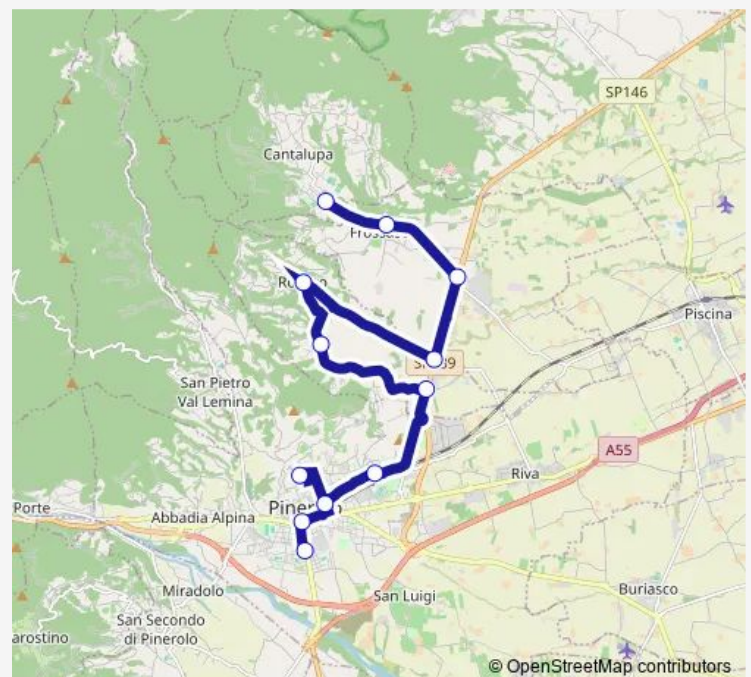

PINEROLO - STAZIONE FERROVIARIA

PINEROLO - I.N.A.I.L. - VIA MARTIRI

BIVIO VILLAGGIO BELVEDERE

FRAZIONE RONCAGLIA

ROLETTO - VIA ROMA

FROSSASCO - VIA ROLETTO - VIA CANTALUPA

CANTALUPA - PIAZZA JUVENAL - VIA ROMA - VIA
TORINO**Route schedule**PINEROLO - ISTITUTO IMMACOLATA — CANTALUPA -
PIAZZA JUVENAL - VIA ROMA - VIA TORINO

Monday 13:30

Tuesday 13:30

Wednesday 13:30

Thursday 13:30

Friday 13:30

Saturday 13:30

Sunday —

Route info

Direction: PINEROLO - ISTITUTO IMMACOLATA

Stops: 8

Trip Duration: 0 hour 30 min

■ 283 — Pinerolo-Cantalupa

BusMaps

Direction

CANTALUPA - PIAZZA JUVENAL - VIA ROMA - VIA TORINO — PINEROLO - PIAZZA CAVOUR

8 stops

Thursday 06:15-19:00

Friday 06:15-19:00

Saturday 06:15-19:00

Sunday 09:45-16:30

Route info

Direction: CANTALUPA - PIAZZA JUVENAL - VIA ROMA - VIA TORINO

Stops: 10

Trip Duration: 0 hour 30 min