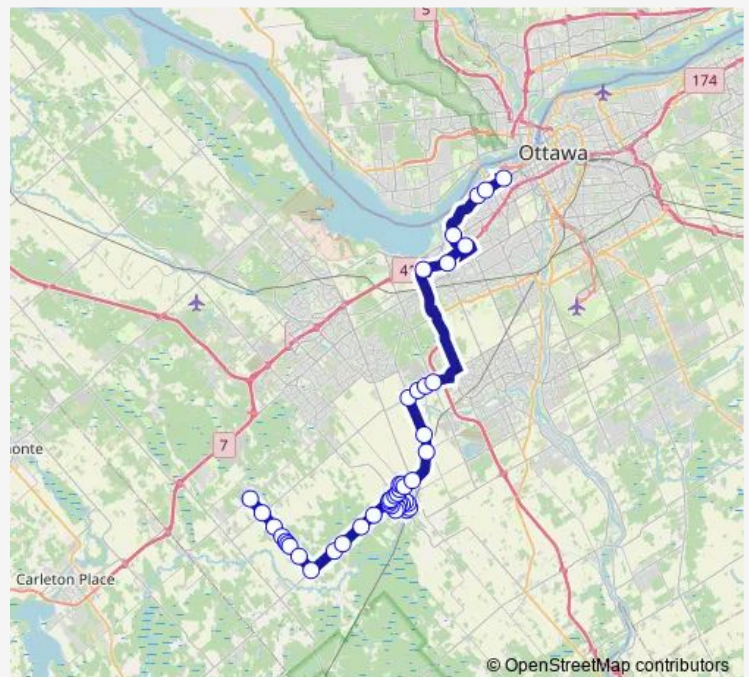

Saturday —

Sunday —

Route info

Direction: Tunney'S Pasture G

Stops: 45

Trip Duration: 1 hour 8 min

FORTUNE / ROYAL YORK ST WEST

ROYAL YORK ST WEST / FOWLER

STRACHAN / LENNOX

MCBEAN / STRACHAN

ROYAL YORK / COLONEL MURRAY ST SOUTH

ROYAL YORK / KING

KING / BURKE ST EAST

OTTAWA / COCKBURN ST SOUTH

OTTAWA / MCBEAN

MCBEAN / BURKE ST EAST

Saturday —

Sunday —

Route info

Direction: Tunney'S Pasture G

Stops: 47

Trip Duration: 1 hour 2 min

ROYAL YORK / COLONEL MURRAY ST SOUTH

ROYAL YORK / KING