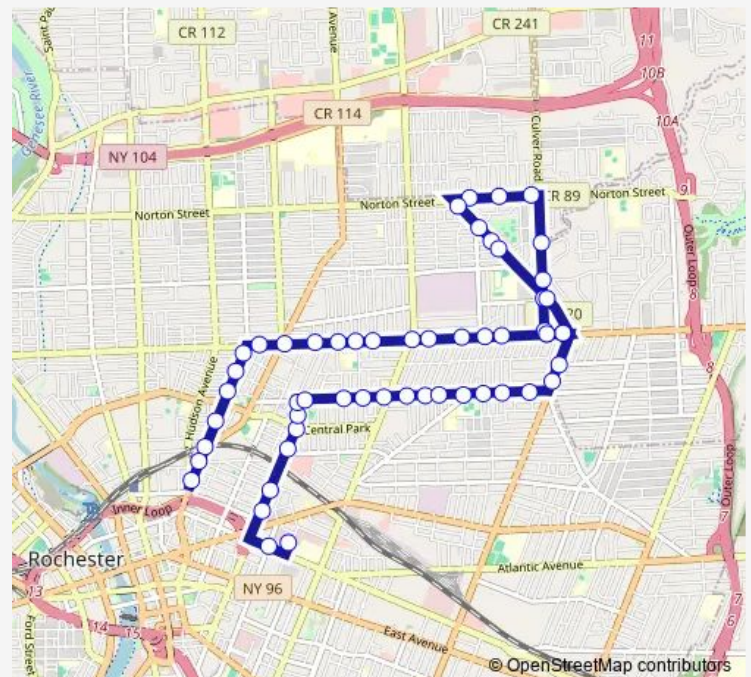

Bay & 7th

Bay & Goodman

Bay & Ackerman

Bay & Ellison

Bay & Wendell

Bay & Webster

Bay & Salisbury

Bay & Mckinster

Bay & Coverly

Culver & Laurelton

Culver & Harwick

Route schedule

School Of The Arts — North & Weld

Monday 15:40

Tuesday 15:40

Wednesday 15:40

Thursday 15:40

Friday 12:10-15:40

Saturday —

Sunday —

Route info

Direction: School Of The Arts

Stops: 55

Trip Duration: 0 hour 36 min

Sunday —

Route info

Direction: North & Lyndhurst

Stops: 49

Trip Duration: 0 hour 34 min

Waring & Lyceum

Waring & Ashwood

Waring & Fieldwood