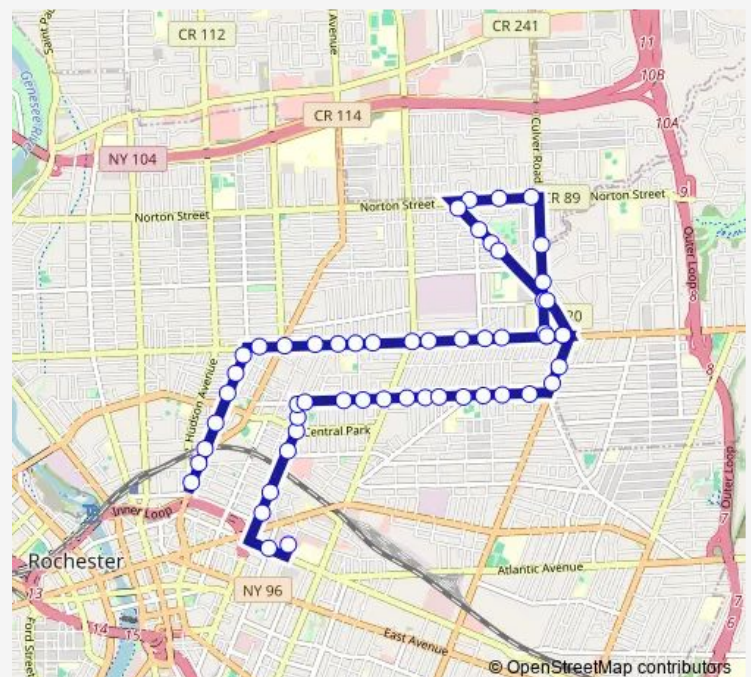

Bay & 7th

Bay & Goodman

Bay & Ackerman

Bay & Ellison

Bay & Wendell

Bay & Webster

Bay & Salisbury

Bay & Mckinster

Bay & Coverly

Culver & Laurelton

Culver & Harwick

Route schedule

School Of The Arts — North & Weld

Monday 15:40

Tuesday 15:40

Wednesday 15:40

Thursday 15:40

Friday 12:10-15:40

Saturday —

Sunday —

Route info

Direction: School Of The Arts

Stops: 55

Trip Duration: 0 hour 36 min

## Route info

Direction: North &amp; Lyndhurst

Stops: 49

Trip Duration: 0 hour 34 min

Waring & Lyceum

Waring & Ashwood

Waring & Fieldwood

Culver & Woodman