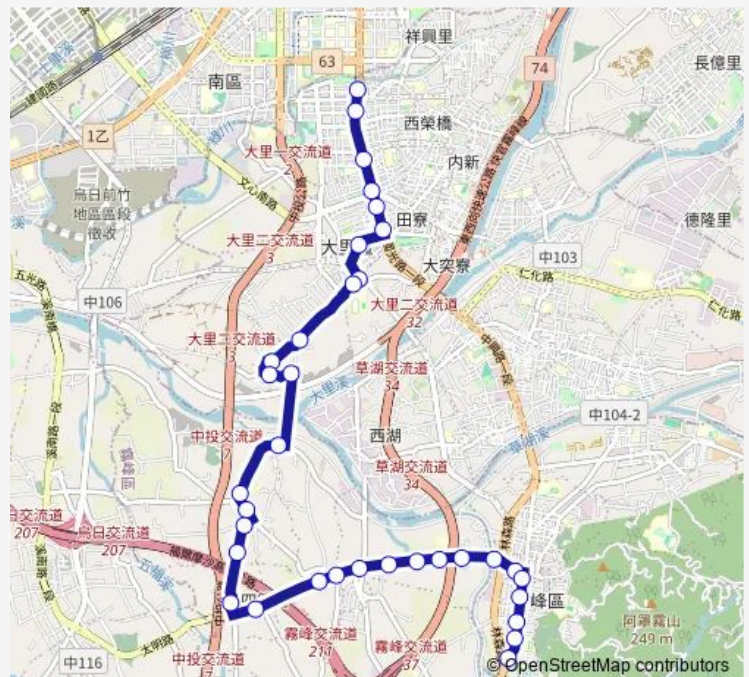

Tc\_水牛城

### Route schedule

Tc\_國光橋 — Tc\_省議會

Monday 06:00-20:30

Tuesday 06:00-20:30

Wednesday 06:00-20:30

Thursday 06:00-20:30

Friday 06:00-20:30

Saturday 06:00-20:30

Sunday 06:00-20:30

### Route info

Direction: Tc\_國光橋

Stops: 34

Trip Duration: 0 hour 27 min

283 — 283\_霧峰\_大里仁愛醫院

Tc\_新厝(四德路)

Tc\_北柳

Tc\_領鮮超市