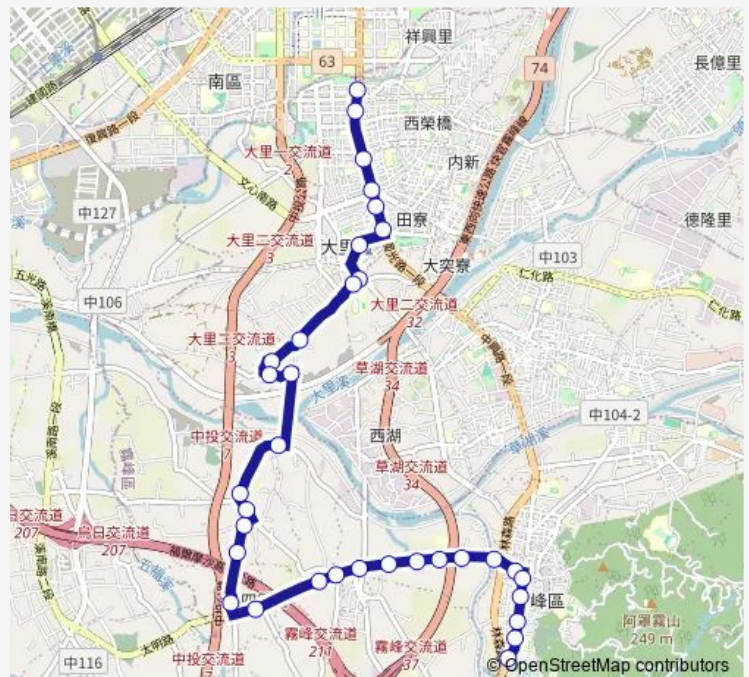

Tc\_水牛城

### Route schedule

Tc\_國光橋 — Tc\_省議會

Monday 06:00-20:30

Tuesday 06:00-20:30

Wednesday 06:00-20:30

Thursday 06:00-20:30

Friday 06:00-20:30

Saturday 06:00-20:30

Sunday 06:00-20:30

### Route info

Direction: Tc\_國光橋

Stops: 34

Trip Duration: 0 hour 27 min

283 — 283\_霧峰\_大里仁愛醫院

Tc\_新厝(四德路)

Tc\_北柳

Tc\_領鮮超市