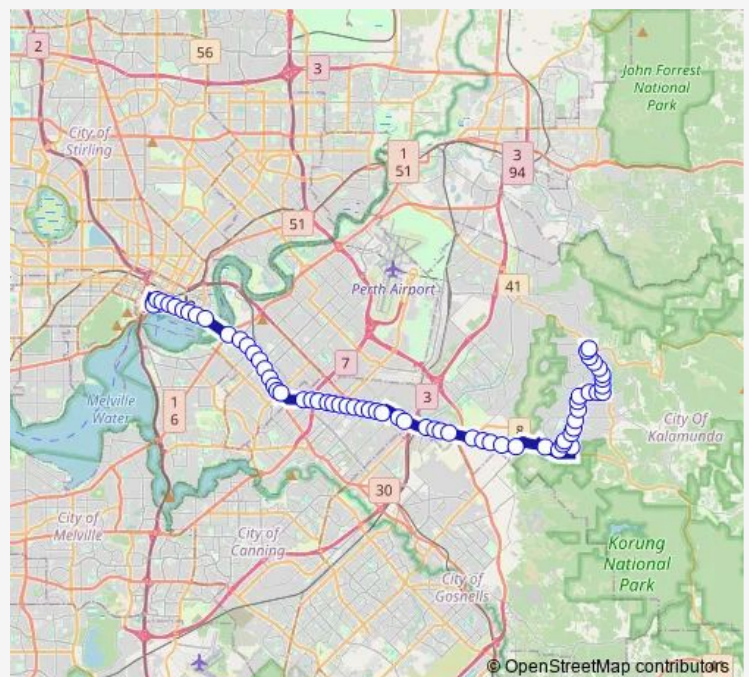

### Route schedule

Mazenod School Rd Mazenod College — Kalamunda Bus Stn Stand 1

Monday 15:25

Tuesday 15:25

Wednesday 15:25

Thursday 15:25

Friday 15:25

Saturday —

### Route info

Direction: Mazenod School Rd Mazenod College

Stops: 14

Trip Duration: 0 hour 19 min