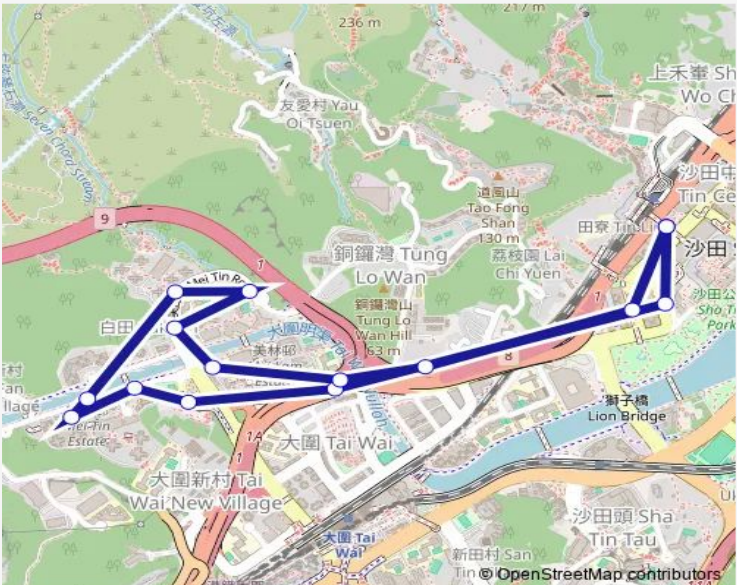

[Ctb] MEI LAM Estate[[Kmb+Ctb] MEI LAM BUS Terminus/
Mei LAM Estate[[Kmb] MEI LAM BUS Terminus[[Lwb] MEI LAM BUS Terminus

Route schedule

[Ctb] SHA TIN Central[[Kmb+Ctb] Shatin Central BUS Terminus/
Shatin Central[[Kmb] Shatin Central BUS Terminus[[Lwb] SHA TIN Central B/T — [Ctb] SHA TIN Central[[Kmb+Ctb] Shatin Central BUS Terminus/
Shatin Central[[Kmb] Shatin Central BUS Terminus[[Lwb] SHA TIN Central B/T

Monday	06:00-21:00
Tuesday	06:00-21:00
Wednesday	06:00-21:00
Thursday	06:00-21:00
Friday	06:00-21:00
Saturday	06:00-22:40
Sunday	06:00-22:40

Route info

Direction: [Ctb] SHA TIN Central[[Kmb+Ctb] Shatin Central BUS Terminus/
Shatin Central[[Kmb] Shatin Central BUS Terminus[[Lwb] SHA TIN Central B/T

Stops: 15

Trip Duration: 0 hour 17 min

[Kmb] MEI TAO House[[Lwb] MEI TAO House

[Kmb] Chung Ling Road

[Kmb] Hilton Plaza[[Lwb] Hilton Centre[[Lwb] Hilton Plaza

[Ctb] SHA TIN Central|[[Kmb+Ctb] Shatin Central BUS Terminus/
Shatin Central|[[Kmb] Shatin Central BUS Terminus|[[Lwb] SHA TIN Central B/T