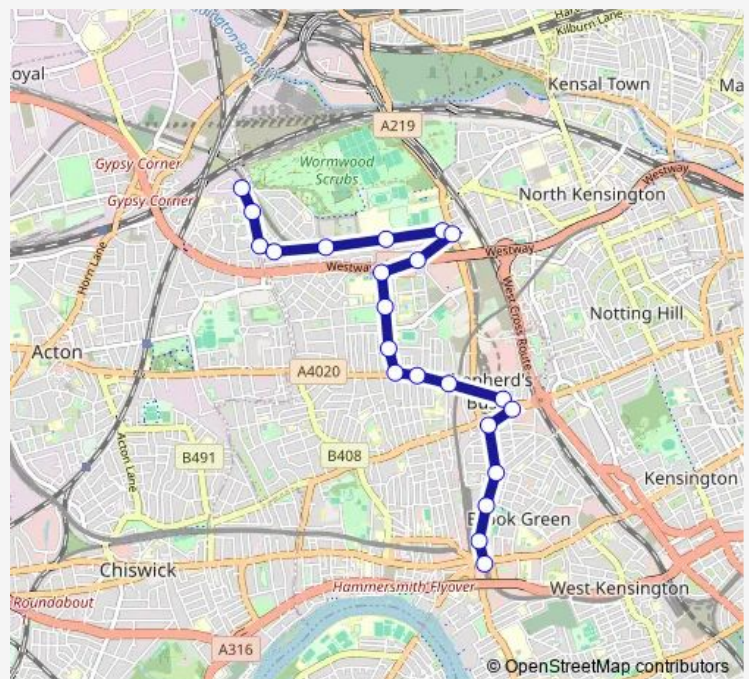

Wednesday 00:05-23:53

Thursday 00:05-23:53

Friday 00:05-23:53

Saturday 00:05-23:53

Sunday 00:05-23:53

Route info

Direction: Hammersmith Bus Station

Stops: 25

Trip Duration: 0 hour 36 min

East Acton Station

The Fairway (W3)

Long Drive (W3)

Brunel Road

Direction

Brunel Road — Hammersmith Bus Station

22 stops