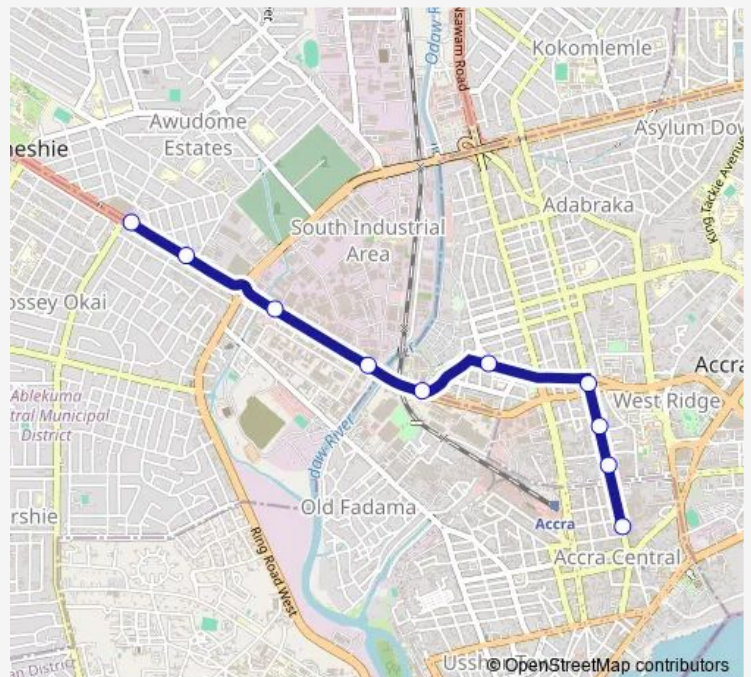

Route schedule

Makola Tudu — Kaneshie Foot Bridge

Monday	06:00
Tuesday	06:00
Wednesday	06:00
Thursday	06:00
Friday	06:00
Saturday	06:00
Sunday	06:00

Route info

Direction: Makola Tudu

Stops: 10

Trip Duration: 0 hour 40 min

283 — Makola Tudu ↔ Kaneshie Foot Bridge

Direction

Kaneshie Foot Bridge — Makola Tudu

20 stops

[Open route schedule](#)

Kaneshie Foot Bridge

Kaneshie

Pamprom

Abossey Okai

Total

Ayigbe Town

Add a name to the stop with Junglebus app

Mortuary

Junction

Boxing Arena

Utc

Saturday 06:00

Sunday 06:00

Route info

Direction: Kaneshie Foot Bridge

Stops: 20

Trip Duration: 0 hour 40 min

283 Bus time schedules and route maps are available in an offline PDF at busmaps.com. Use the busmaps.com website to see live bus times, train schedule or subway schedule, and step-by-step directions for all public transit in Accra