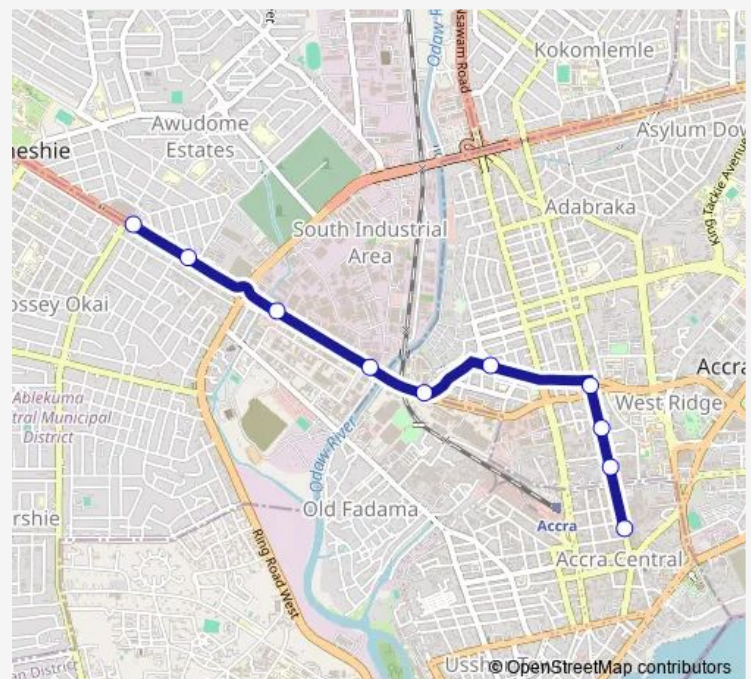

### Route schedule

Makola Tudu — Kaneshie Foot Bridge

Monday 06:00

Tuesday 06:00

Wednesday 06:00

Thursday 06:00

Friday 06:00

Saturday 06:00

### Route info

Direction: Makola Tudu

Stops: 10

Trip Duration: 0 hour 40 min

283 — Makola Tudu ↔ Kaneshie Foot Bridge

## Route schedule

Kaneshie Foot Bridge — Makola Tudu

Monday 06:00

Tuesday 06:00

Wednesday 06:00

Thursday 06:00

Friday 06:00

Saturday 06:00

## Route info

Direction: Kaneshie Foot Bridge

Stops: 20

Trip Duration: 0 hour 40 min

283 Bus time schedules and route maps are available in an offline PDF at busmaps.com. Use the busmaps.com website to see live bus times, train schedule or subway schedule, and step-by-step directions for all public transit in Accra