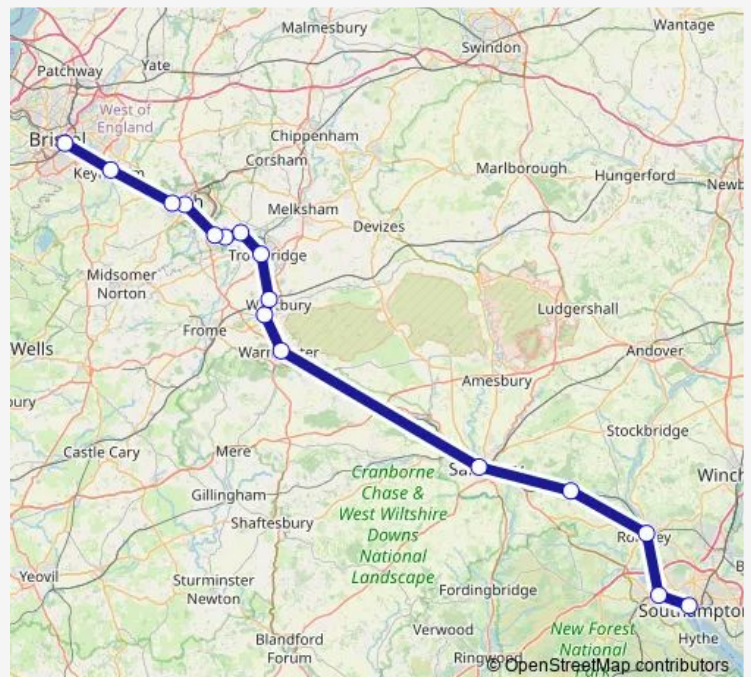

## Rail Gw:Sou->Bri GW train service from SOU to Bri

[Go to website](#)

Salisbury

Warminster

Dilton Marsh

Westbury (Wilts)

Trowbridge

Bradford-on-Avon

Avoncliff

Freshford

### Route schedule

Southampton Central — Bristol Temple Meads

Monday 12:27

Tuesday 12:27

Wednesday 12:27

Thursday 12:27

Friday 12:27

Saturday —

### Route info

Direction: Southampton Central

Stops: 16

Trip Duration: 2 hour 2 min

■ Gw:Sou->Bri — GW train service from SOU to Bri

Gw:Sou->Bri Rail time schedules and route maps are available in an offline PDF at [busmaps.com](https://busmaps.com). Use the [busmaps.com](https://busmaps.com) website to see live bus times, train schedule or subway schedule, and step-by-step directions for all public transit in Bath