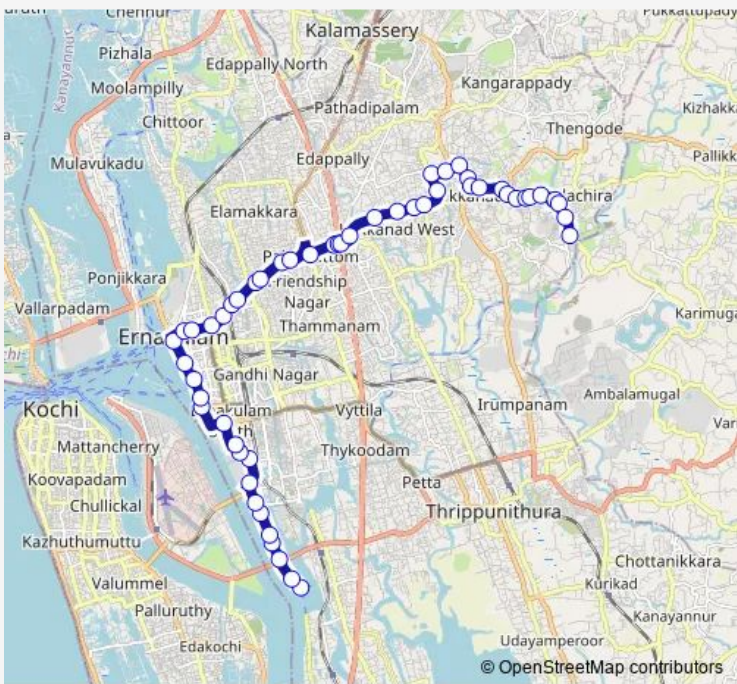

## Bus Infopark ↔ Thevara Ferry

[Go to website](#)

**Direction**  
 Kinfra — Thevara Ferry

56 stops

[Open route schedule](#)

- Kinfra
- Infopark Main Gate
- Infopark First Gate
- Infopark
- Kurish
- Kusumagiri
- Kuzhikkattumoola
- Kuzhikkattumoola Palli
- Lavanya
- Shappumpady
- Kakkanad District Hospital
- Kakkanad
- Mavelipuram Junction
- Ambadimoola
- NGO Quarters
- Kunnumpuram
- Padamugal
- Colony Junction
- Vazhakkala
- Chembumukku
- Padivattom

Route schedule  
 Kinfra — Thevara Ferry

Monday	06:00
Tuesday	06:00
Wednesday	06:00
Thursday	06:00
Friday	06:00
Saturday	06:00
Sunday	06:00

Route info

Direction: Kinfra

Stops: 56

Trip Duration: 1 hour 2 min

■ Infopark ↔ Thevara Ferry **BusMaps**

Pipeline Junction

Palarivattom

Janatha

Kaloor Stadium

Deshabhimani

Mathrubhoomi

Model Technical School

## Route info

Direction: Thevara Ferry

Stops: 53

Trip Duration: 1 hour 1 min

Kaloor Stadium

Janatha

Palarivattom

Pipeline