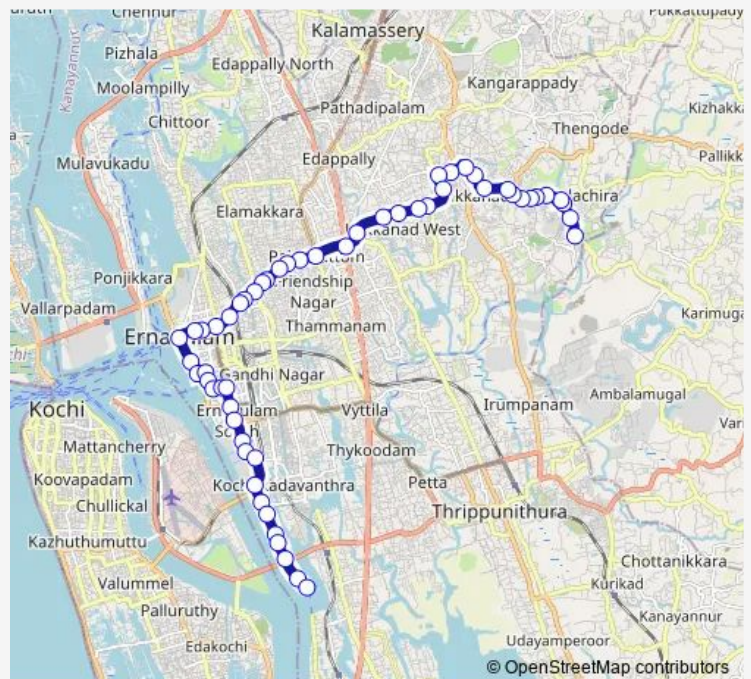

Bus Infopark ↔ Thevara Ferry

[Go to website](#)

Direction
Thevara Ferry — Kinfra

53 stops

[Open route schedule](#)

- Thevara Ferry
- Colony Pady
- Shanthi Nagar
- Mamanji Mukk
- S H College
- Mattamal Junction
- Chakola
- Thevara
- Atlantis
- Cochin Shipyard Main Gate
- Ravipuram
- Pallimukk
- Gandhi Square
- Subash Park
- Children's Park
- Menaka
- High Court Junction
- Saritha
- St Alberts
- Kacheripadi
- North Railway Station

Route schedule

Thevara Ferry — Kinfra

Monday	06:00
Tuesday	06:00
Wednesday	06:00
Thursday	06:00
Friday	06:00
Saturday	06:00
Sunday	06:00

Route info

Direction: Thevara Ferry

Stops: 53

Trip Duration: 1 hour 1 min

■ Infopark ↔ Thevara Ferry

Town Hall

Manapattyparambu

Model Technical School

Mathrubhoomi

Kaloor Stadium

Janatha

Palarivattom

Colony Pady

Thevara Ferry

Bus time schedules and route maps are available in an offline PDF at busmaps.com. Use the busmaps.com website to see live bus times, train schedule or subway schedule, and step-by-step directions for all public transit in Kanayannur