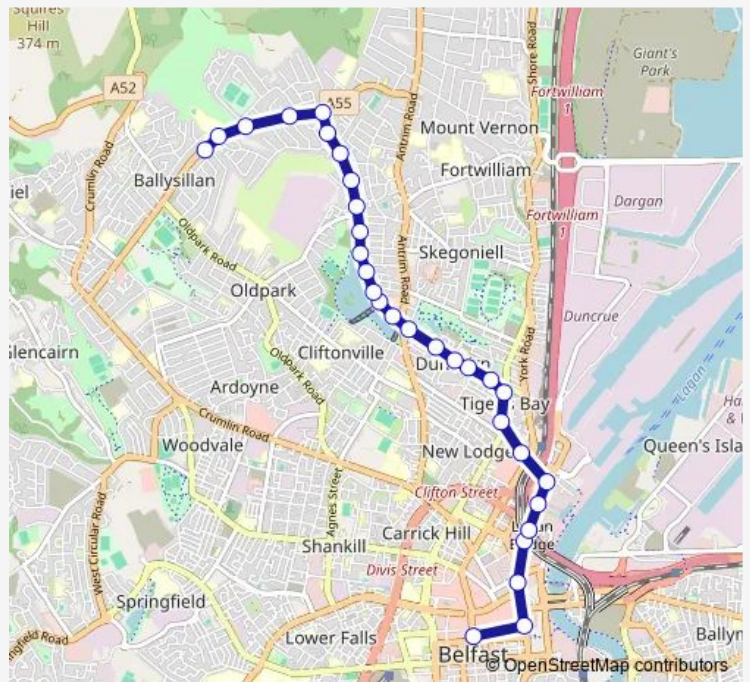

[Go to website](#)

Direction
 Carr's Glen — Donegall Place
 27 stops
[Open route schedule](#)

- Carr's Glen
- Belfast Boys' Model School
- Kilcoole Park
- Slievedarragh Park
- Shandarragh Park
- Henderson Avenue
- Inver Avenue
- Charnwood Avenue
- Indiana Avenue
- Kansas Avenue
- Marsden Gardens
- Rosemount Gardens
- Camberwell Terrace
- Atlantic Avenue
- Currie Primary School
- Cosgrave Heights
- Mervue Street
- Upper Canning Street
- Brougham Street
- Pilot Street
- Clarendon Dock

Route schedule
 Carr's Glen — Donegall Place

Monday	06:45-17:51
Tuesday	06:45-17:51
Wednesday	06:45-17:51
Thursday	06:45-17:51
Friday	06:45-17:51
Saturday	07:08-17:53
Sunday	—

Route info
 Direction: Carr's Glen
 Stops: 27
 Trip Duration: 0 hour 24 min

2J — Carr's Glen - City Centre BusMaps

Corporation Square

Dunbar Link

Ulster University Belfast

Central Library

Castlecourt

Donegall Place

Direction

Wednesday 06:45-21:30

Thursday 06:45-21:30

Friday 06:45-21:30

Saturday 07:12-21:30

Sunday —

Route info

Direction: Donegall Place

Stops: 30