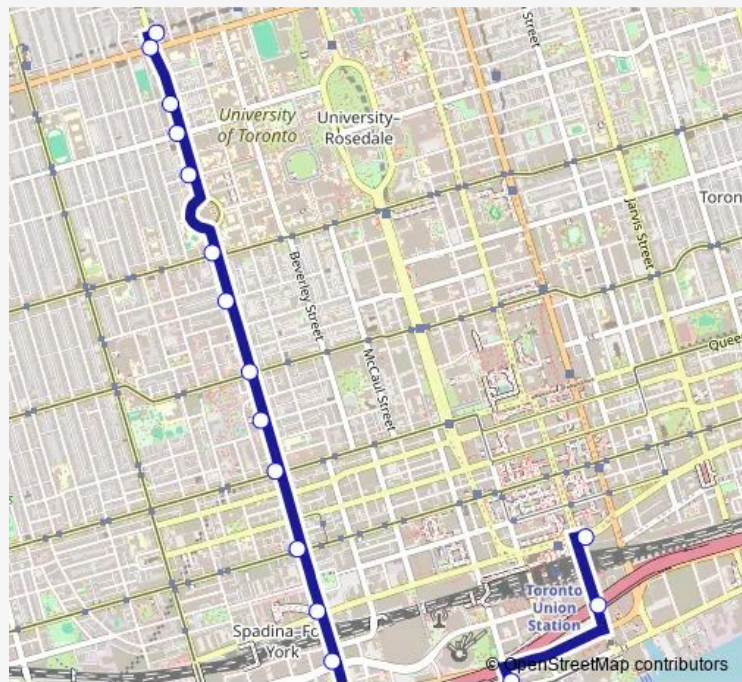

**Tram 310 Spadina**

[Go to website](#)

**Direction**  
 Spadina Station — Front St West at Bay St East Side - Union Station  
 17 stops  
[Open route schedule](#)

- Spadina Station
- Spadina Rd at Bloor St West
- Spadina Ave at Sussex Ave South Side
- Spadina Ave at Harbord St
- Spadina Ave at Willcocks St
- Spadina Ave at College St
- Spadina Ave at Nassau St
- Spadina Ave at Dundas St West
- Spadina Ave at Sullivan St
- Spadina Ave at Queen St West
- Spadina Ave at King St West
- Spadina Ave at Front St West
- Spadina Ave at Fort York Blvd
- Rees St at Lake Shore Blvd West South Side
- Lower Simcoe St at Queens Quay West North Side
- Bay St at Lake Shore Blvd W
- Front St West at Bay St East Side - Union Station

**Route schedule**  
 Spadina Station — Front St West at Bay St East Side - Union Station

Monday	03:00-02:46 <sup>+1</sup>
Tuesday	03:16-02:46 <sup>+1</sup>
Wednesday	03:16-02:46 <sup>+1</sup>
Thursday	03:16-02:46 <sup>+1</sup>
Friday	03:16-02:46 <sup>+1</sup>
Saturday	03:16-02:30 <sup>+1</sup>
Sunday	03:00-02:30 <sup>+1</sup>

**Route info**  
 Direction: Spadina Station  
 Stops: 17  
 Trip Duration: 0 hour 23 min

## Route info

Direction: Front St West at Bay St East Side - Union Station

Stops: 20

Trip Duration: 0 hour 24 min

310 Tram time schedules and route maps are available in an offline PDF at [busmaps.com](https://busmaps.com). Use the [busmaps.com](https://busmaps.com) website to see live bus times, train schedule or subway schedule, and step-by-step directions for all public transit in Toronto