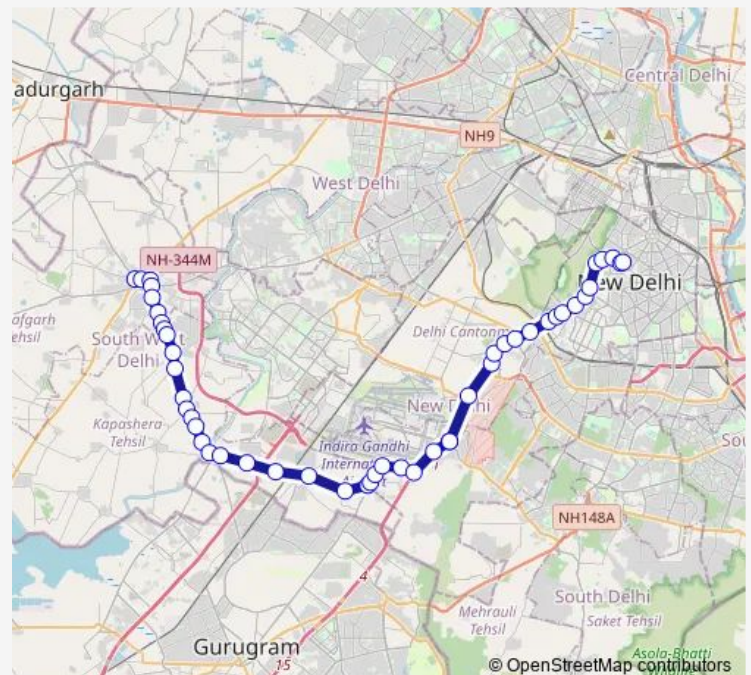

Bamnoli Crossing

Bijwasan Railway Station

Shri Golok Dham Bijwasan School

Route schedule

Najafgarh Terminal — Kendriya Terminal (Pt. Pant Marg)

Monday 06:54-16:50

Tuesday 06:54-16:50

Wednesday 06:54-16:50

Thursday 06:54-16:50

Friday 06:54-16:50

Saturday 06:54-16:50

Sunday 06:54-16:50

Route info

Direction: Najafgarh Terminal

Stops: 48

Trip Duration: 2 hour 15 min