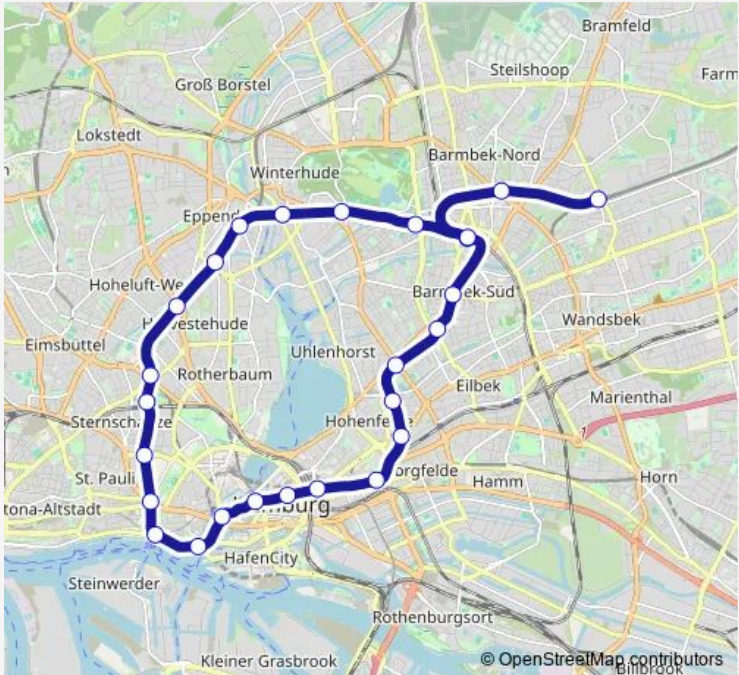

Metro U3 Barmbek > Schlump > Hauptbahnhof Süd > Wandsbek-Gartenstadt

[Go to website](#)

Direction
 Barmbek(2) — Schlump
 8 stops
[Open route schedule](#)

- Barmbek(2)
- Saarlandstraße
- Borgweg (Stadtspark)
- Sierichstraße
- Kellinghusenstraße
- Eppendorfer Baum
- Hoheluftbrücke
- Schlump

Route schedule
 Barmbek(2) — Schlump

Monday	18:14
Tuesday	18:14
Wednesday	18:14
Thursday	18:14
Friday	—
Saturday	—
Sunday	—

Route info
 Direction: Barmbek(2)
 Stops: 8
 Trip Duration: 0 hour 13 min

Direction

Route info

Direction: Barmbek(2)

Stops: 2

Trip Duration: 0 hour 2 min

Direction

Barmbek(2) — Wandsbek-Gartenstadt

26 stops

[Open route schedule](#)