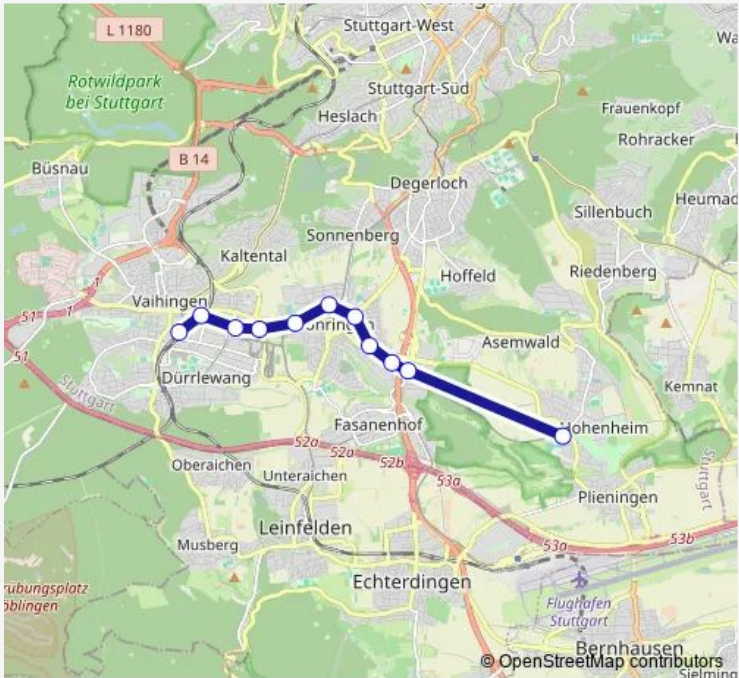

Metro U3

[Go to website](#)

Direction
 Plieningen — Vaihingen
 11 stops
[Open route schedule](#)

- Plieningen
- Landhaus
- Salzäcker
- Plieningen Straße
- Sigmaringer Straße
- Möhringen Bf
- Vaihinger Straße
- SSB-Zentrum
- Wallgraben
- Jurastraße
- Vaihingen

Route schedule
 Plieningen — Vaihingen

| | |
|-----------|---------------------------|
| Monday | 04:07-00:54 ⁺¹ |
| Tuesday | 04:07-00:54 ⁺¹ |
| Wednesday | 04:07-00:54 ⁺¹ |
| Thursday | 04:07-00:54 ⁺¹ |
| Friday | 04:07-00:54 ⁺¹ |
| Saturday | 04:07-00:54 ⁺¹ |
| Sunday | 04:07-00:54 ⁺¹ |

Route info
 Direction: Plieningen
 Stops: 11
 Trip Duration: 0 hour 14 min

Direction

Vaihingen — Plieningen

11 stops

[Open route schedule](#)

Vaihingen

Jurastraße

Wallgraben

Route info

Direction: Vaihingen

Stops: 11

Trip Duration: 0 hour 15 min

U3 Metro time schedules and route maps are available in an offline PDF at busmaps.com. Use the busmaps.com website to see live bus times, train schedule or subway schedule, and step-by-step directions for all public transit in Stuttgart