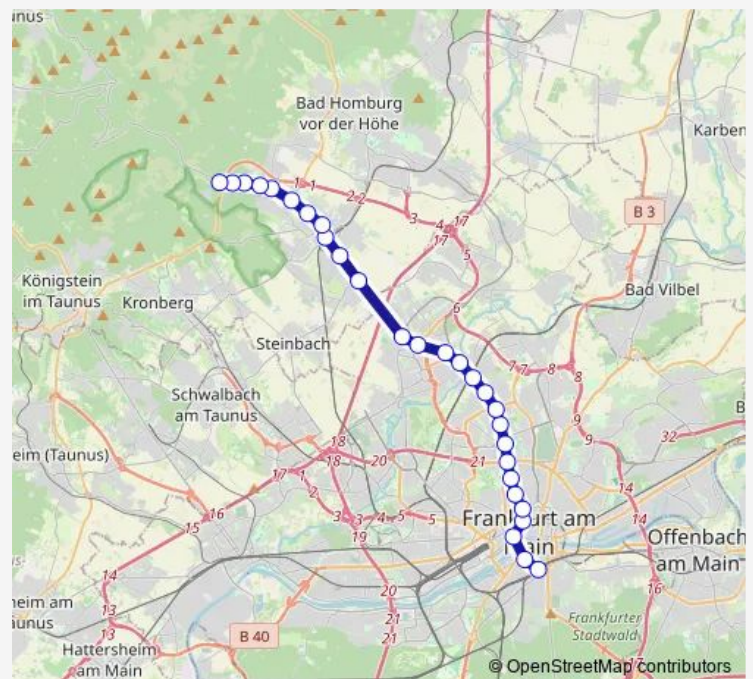

Monday 03:36-04:01

Tuesday 03:36-04:01

Wednesday 03:36-04:01

Thursday 03:36-04:01

Friday 03:36-04:01

Saturday —

Sunday —

Route info

Direction: Oberursel (Taunus) Bahnhof

Stops: 7

Trip Duration: 0 hour 12 min

■ U3

Direction

Frankfurt (Main) Südbahnhof — Oberursel (Taunus)-Hohemark

28 stops

[Open route schedule](#)

Friday 03:30-01:00⁺¹

Saturday 03:30-01:00⁺¹

Sunday 03:30-01:00⁺¹

Route info

Direction: Frankfurt (Main) Südbahnhof

Stops: 28

Trip Duration: 0 hour 42 min

Oberursel (Taunus) Kupferhammer

Saturday 03:45-01:50⁺¹

Sunday 03:45-01:50⁺¹

Route info

Direction: Oberursel (Taunus)-Hohemark

Stops: 28

Trip Duration: 0 hour 43 min

Frankfurt (Main) Hauptwache

Frankfurt (Main) Willy-Brandt-Platz