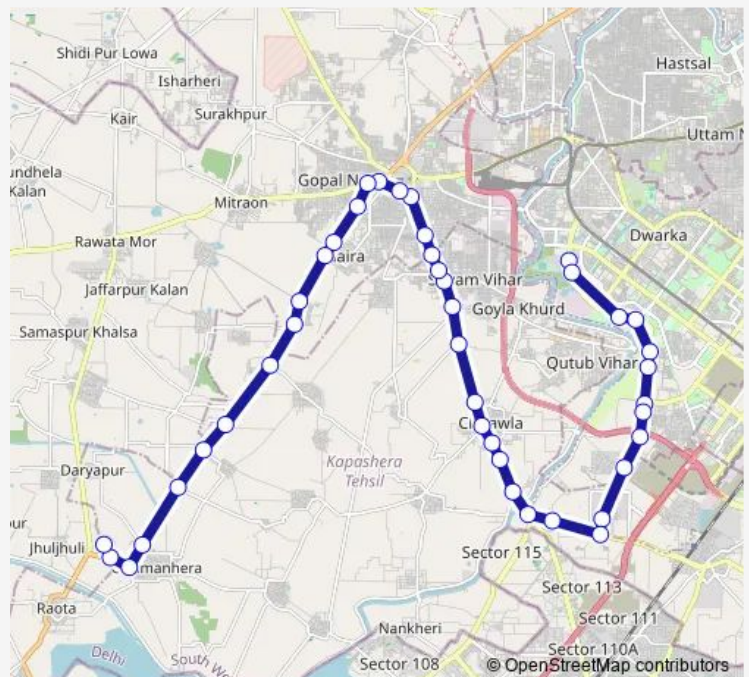

Chhawla School

Rewla Taj Pur More

Jhatikara Crossing

Route schedule

GGG IP University — Ghuman Hera Cluster Depot 1

Monday 10:14-22:58

Tuesday 10:14-22:58

Wednesday 10:14-22:58

Thursday 10:14-22:58

Friday 10:14-22:58

Saturday 10:14-22:58

Sunday 10:14-22:58

Route info

Direction: GGG IP University

Stops: 42

Trip Duration: 1 hour 56 min