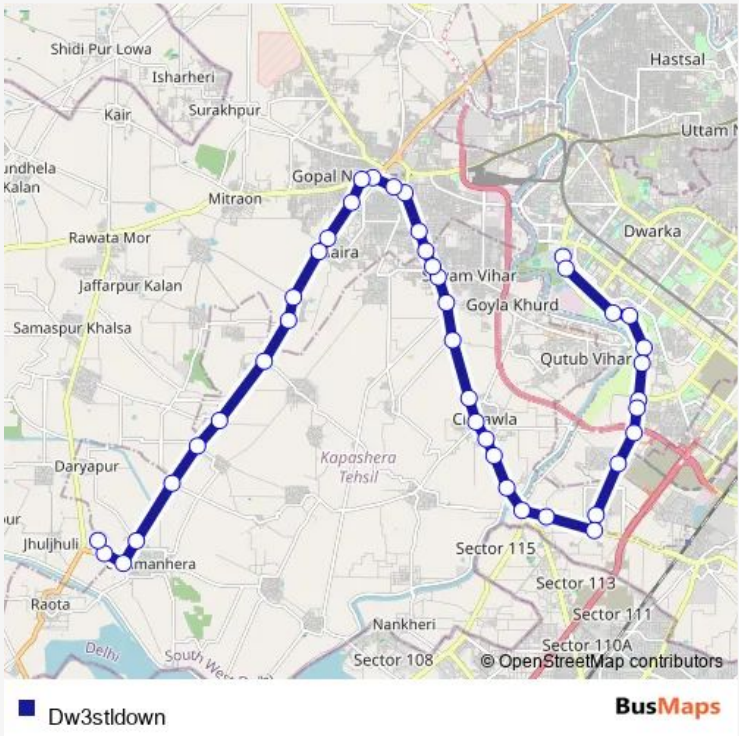

Bus Dw3stldown

[Go to website](#)

Direction
 GGS IP University — Ghuman Hera Cluster Depot 1
 42 stops
[Open route schedule](#)

- GGS IP University
- Dwarka Sec 16C/GGS IP University
- DDA Flats Sec 18B Dwarka
- Golf Link Residency Dwarka
- Palm Court Sec 19B Dwarka
- Dwarka Sec 19b
- RS Satsang Sec 23 Dwarka
- Dwarka Sec-23B Crossing
- Pochhan Pur Village Crossing
- Dhool Siras
- Bamnoli Firni Road
- Bamnoli Crossing
- Bamnoli Power Station
- Toll Tax Post
- BSF Campus Chhawla
- BSF Camp Chhawla
- Sumesh Vihar
- Chhawla Village
- Chhawla School
- Rewla Taj Pur More
- Jhatikara Crossing

Route schedule
 GGS IP University — Ghuman Hera Cluster Depot 1

Monday	10:14-22:58
Tuesday	10:14-22:58
Wednesday	10:14-22:58
Thursday	10:14-22:58
Friday	10:14-22:58
Saturday	10:14-22:58
Sunday	10:14-22:58

Route info
 Direction: GGS IP University
 Stops: 42
 Trip Duration: 1 hour 56 min

Goela Dairy Crossing

Deenpur Village

Durga Vihar

BDO Office Roshan Pura

Chhawla Stand Najafgarh

Police Station Najafgarh

Najafgarh Dhansa Stand

Hasanpur Village

Devta Wala Mandir

Ghuman Hera More / Shikarpur Crossing

Ghuman Hera Village Main Road

Ghuman Hera DTC Depot Crossing

Ghuman Hera Cluster Depot 1

Dw3stldown Bus time schedules and route maps are available in an offline PDF at busmaps.com. Use the busmaps.com website to see live bus times, train schedule or subway schedule, and step-by-step directions for all public transit in New Delhi