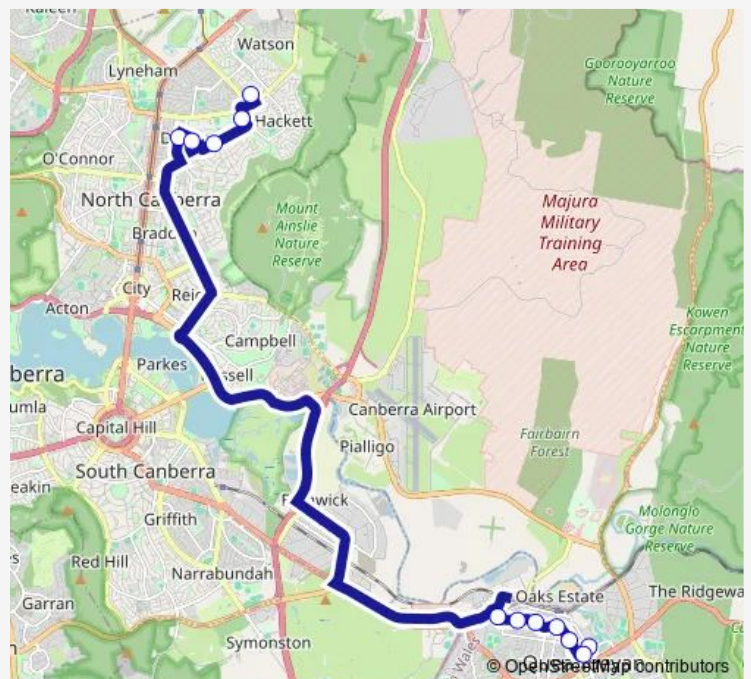

School Bus S140 Queanbeyan Interchange to Rosary Primary

[Go to website](#)

Direction

Queanbeyan Interchange, Stand 4 — Higinbotham St Rosary Primary School

12 stops

[Open route schedule](#)

- Queanbeyan Interchange, Stand 4
- Riverside Plaza, Morisset St
- Crawford St Before Campbell St
- Uriarra Rd At Stornaway Rd
- Uriarra Rd At Kinkora Pl
- Uriarra Rd At Frederick St
- Uriarra Rd After Kendall Av North
- Daramalan College Cowper St
- Bancroft St Emmaus Christian School
- Majura Av Opp North Ainslie Ps
- Phillip Av Dickson Clg
- Higinbotham St Rosary Primary School

Route schedule

Queanbeyan Interchange, Stand 4 — Higinbotham St Rosary Primary School

Monday	08:10
Tuesday	08:10
Wednesday	08:10
Thursday	08:10
Friday	08:10
Saturday	—
Sunday	—

Route info

Direction: Queanbeyan Interchange, Stand 4

Stops: 12

Trip Duration: 0 hour 46 min

S140 School Bus time schedules and route maps are available in an offline PDF at busmaps.com. Use the busmaps.com website to see live bus times, train schedule or subway schedule, and step-by-step directions for all public transit in Canberra