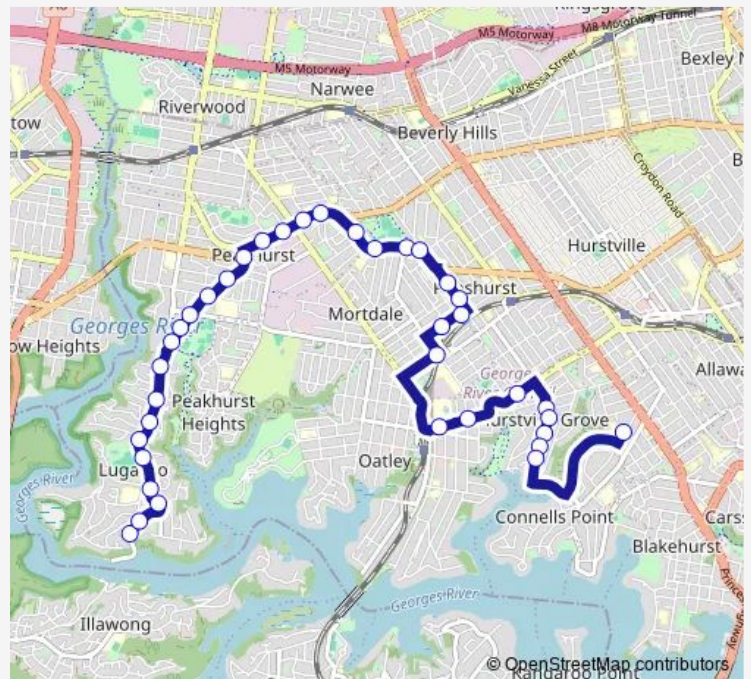

# School Bus S140 Lugarno Tate PI to Marist College South Hurstville

[Go to website](#)

**Direction**

Forest Rd At Tate PI — Marist Catholic College South Hurstville, Greenacre Rd

37 stops

[Open route schedule](#)

**Route schedule**

Forest Rd At Tate PI — Marist Catholic College South Hurstville, Greenacre Rd

Monday	07:53
Tuesday	07:53
Wednesday	07:53
Thursday	07:53
Friday	07:53
Saturday	—
Sunday	—

**Route info**

Direction: Forest Rd At Tate PI

Stops: 37

Trip Duration: 0 hour 40 min

S140 — Lugarno Tate PI to Marist College South Hurstville **BusMaps**

Forest Rd Opp Penshurst West Public School

Olds Park, Forest Rd

Forest Rd At George St

Ocean St After Forest Rd

Ocean St Opp Newman St

Marist Catholic College Penshurst, Victoria Av

Victoria Av At Cook St

Mortdale Station, Pitt St, Stand B

Georges River College Oatley Senior Campus, Hurstville Rd

Hurstville Rd At Renown Av