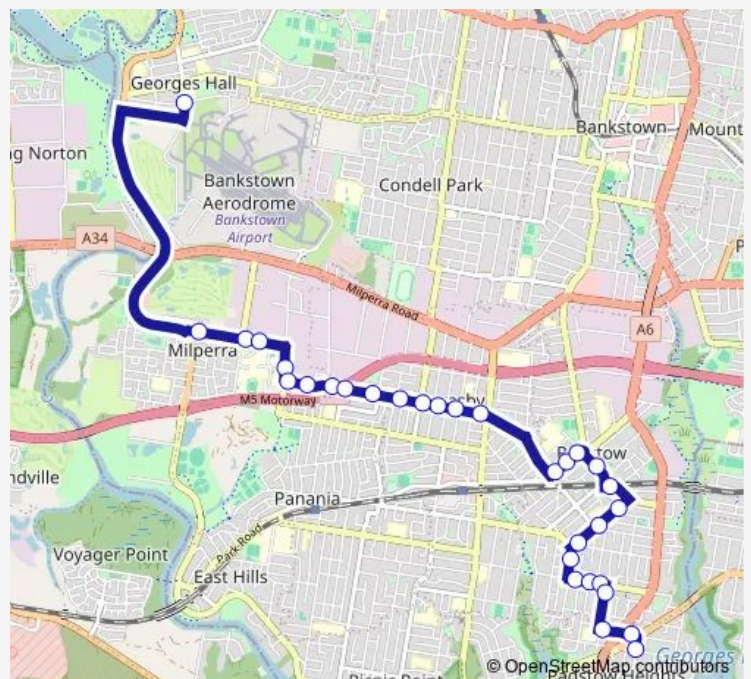

Georges River Grammar, Link Rd — Dilke Rd At Villiers Rd

Monday 15:35

Tuesday 15:35

Wednesday 15:35

Thursday 15:35

Friday 15:35

Saturday —

Sunday —

Route info

Direction: Georges River Grammar, Link Rd

Stops: 31

Trip Duration: 0 hour 27 min

S140 — Georges River Grammar to Dilke Rd at Villiers Rd, Padstow Heights

Faraday Rd Opp Padstow Park Public School

Faraday Rd At Windsor Rd

Faraday Rd Opp Anthony Av

Alma Rd Shops, Alma Rd

Alma Rd Opp Wyatt Av

Alma Rd Opp Harvey Av

Chamberlain Rd Opp St Therese Primary School

Clancy St After Chamberlain Rd

Clancy St Before Dilke Rd