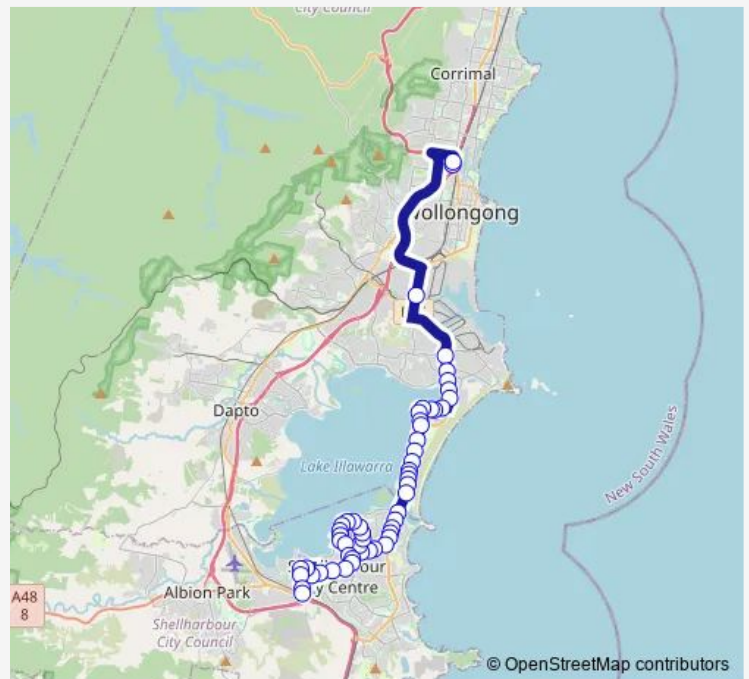

[Open route schedule](#)

- Oak Flats Station, Stanford Drive
- Central Av At Industrial Rd
- Central Av At Madden St
- Central Av At Fisher St
- Oak Flats Bowling Club, Kingston St
- Lake Entrance Rd At Eleanor Av
- New Lake Entrance Rd After Government Rd
- Tafe Illawarra, Lake Entrance Rd
- Shellharbour Hospital, Lake Entrance Rd
- Shellharbour Hospital, Madigan Bvd
- Madigan Bvd After Power Dr
- Madigan Bvd Opp Roycroft Av
- Madigan Bvd Opp Lawrence Av
- Lawrence Av Opp Shipton Cres
- Henricks Pde Opp Beaurepaire Av
- Henricks Pde Opp Wood Av
- Landy Dr At Gathercole Av
- Landy Dr Before Metcalf Pl
- Landy Dr Opp Monckton Av
- Landy Dr Opp Cuthbert Dr

**Route schedule**

Oak Flats Station, Stanford Drive — Wollongong High School Performing Arts Centre, Princes Hwy

Monday	07:20
Tuesday	07:20
Wednesday	07:20
Thursday	07:20
Friday	07:20
Saturday	—
Sunday	—

**Route info**

Direction: Oak Flats Station, Stanford Drive

Stops: 53

Trip Duration: 0 hour 53 min

**S140 — Wollongong HS of Performing Arts to Oak Flats Station** **BusMaps**

Landy Dr At Johnston St

King St Opp Day St

## Route info

Direction: Wollongong High School Performing Arts Centre, Princes Hwy

Stops: 55

Trip Duration: 0 hour 56 min

Shellharbour Rd At Peterborough Av

Warilla Grove Shops, Shellharbour Rd

Shellharbour Rd After Veronica St