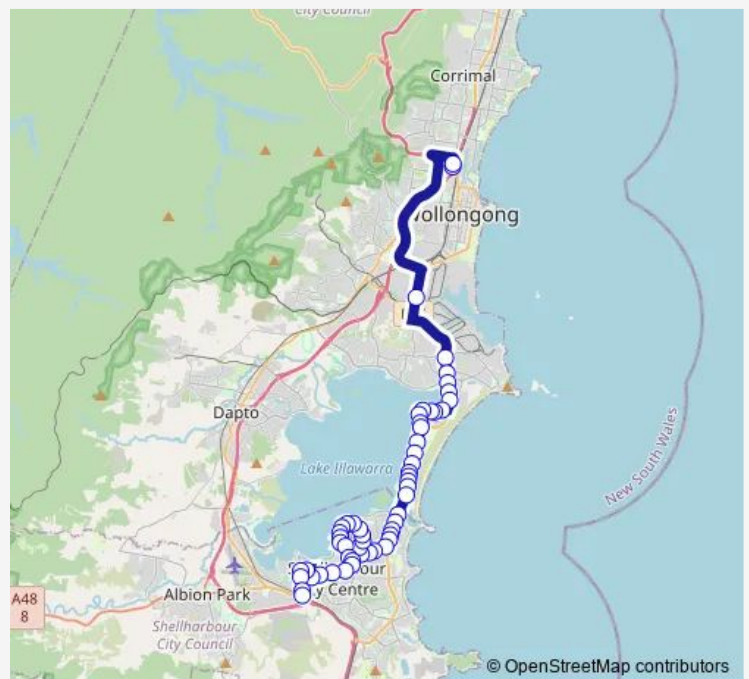

- Oak Flats Station, Stanford Drive
- Central Av At Industrial Rd
- Central Av At Madden St
- Central Av At Fisher St
- Oak Flats Bowling Club, Kingston St
- Lake Entrance Rd At Eleanor Av
- New Lake Entrance Rd After Government Rd
- Tafe Illawarra, Lake Entrance Rd
- Shellharbour Hospital, Lake Entrance Rd
- Shellharbour Hospital, Madigan Bvd
- Madigan Bvd After Power Dr
- Madigan Bvd Opp Roycroft Av
- Madigan Bvd Opp Lawrence Av
- Lawrence Av Opp Shipton Cres
- Henricks Pde Opp Beaurepaire Av
- Henricks Pde Opp Wood Av
- Landy Dr At Gathercole Av
- Landy Dr Before Metcalf Pl
- Landy Dr Opp Monckton Av
- Landy Dr Opp Cuthbert Dr

Route schedule

Oak Flats Station, Stanford Drive — Wollongong High School Performing Arts Centre, Princes Hwy

Monday	07:20
Tuesday	07:20
Wednesday	07:20
Thursday	07:20
Friday	07:20
Saturday	—
Sunday	—

Route info

Direction: Oak Flats Station, Stanford Drive

Stops: 53

Trip Duration: 0 hour 53 min

S140 — Wollongong HS of Performing Arts to Oak Flats Station **BusMaps**

Landy Dr At Johnston St

King St Opp Day St

Stanley St After Addison Av

Sunday —

Route info

Direction: Wollongong High School Performing Arts Centre, Princes Hwy

Stops: 55

Trip Duration: 0 hour 56 min

Shellharbour Rd At Peterborough Av

Warilla Grove Shops, Shellharbour Rd

Shellharbour Rd After Veronica St