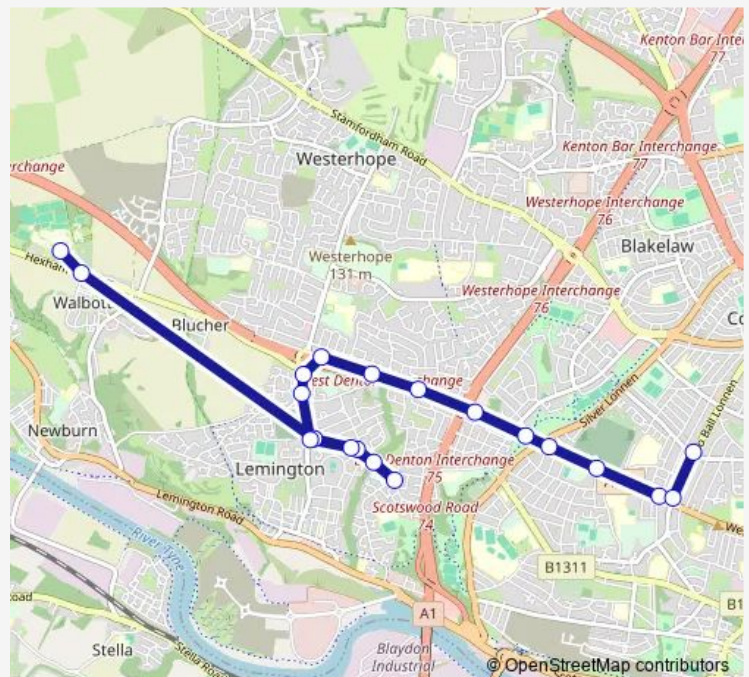

Bus S140 Walbottle Academy - Two Ball Lonnen

[Go to website](#)

Direction

Walbottle Academy — Two Ball Lonnen-Lanercost Drive

20 stops

[Open route schedule](#)

Walbottle Academy

Hexham Road-Hawthorn Terrace

Lemington Road Ends

A69-The Burnside

West Road-South View

West Road-A1

West Road

West Road- Denton Burn Hotel

Newcastle Crematorium

West Road-Fox And Hounds

Two Ball Lonnen-West Road

Two Ball Lonnen-Lanercost Drive

Route schedule

Walbottle Academy — Two Ball Lonnen-Lanercost Drive

Monday 14:42

Tuesday 14:42

Wednesday 14:42

Thursday 14:42

Friday 14:42

Saturday —

Sunday —

Route info

Direction: Walbottle Academy

Stops: 20

Trip Duration: 0 hour 20 min

■ S140 — Walbottle Academy - Two Ball Lonnen