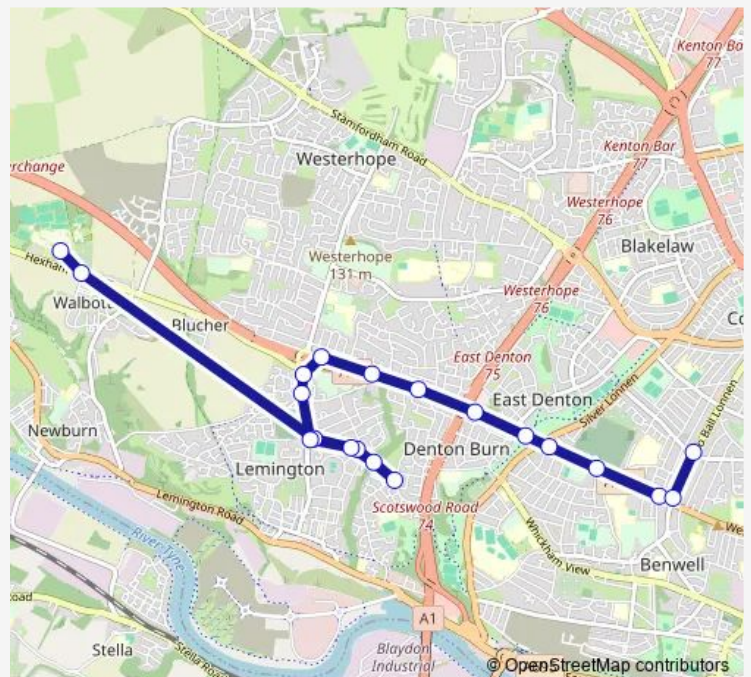

Lemington Road Ends

A69-The Burnside

West Road-South View

West Road-A1

West Road

West Road- Denton Burn Hotel

Newcastle Crematorium

West Road-Fox And Hounds

Two Ball Lonnen-West Road

Two Ball Lonnen-Lanercost Drive

Route schedule

Walbottle Academy — Two Ball Lonnen-Lanercost Drive

Monday 14:42

Tuesday 14:42

Wednesday 14:42

Thursday 14:42

Friday 14:42

Saturday —

Sunday —

Route info

Direction: Walbottle Academy

Stops: 20

Trip Duration: 0 hour 20 min

■ S140 — Walbottle Academy - Two Ball Lonnen