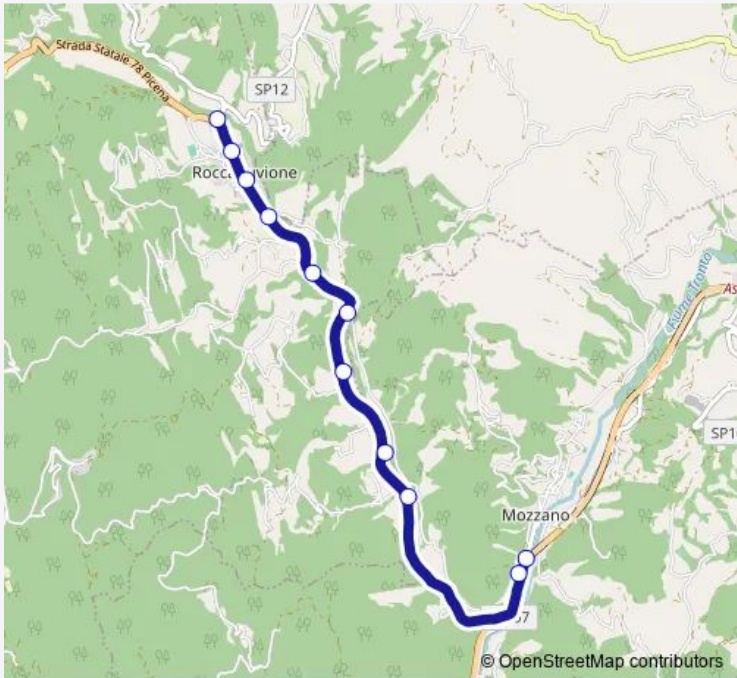

Bus Taverna Piccinini-Roccafluvione

[Go to website](#)

Direction
 Coincidenza Taverna Piccinini — Roccafluvione - Cimitero
 11 stops
[Open route schedule](#)

- Coincidenza Taverna Piccinini
- Mozzano Autofficina - Taverna Piccinini
- Bivio Scalelle
- Salare - EX-Ss78
- Rifornimento Esso EX-Ss78
- Curva Brandi - EX-Ss78
- Bivio Osoli
- Roccafluvione - TRE Fontane
- Roccafluvione - Consorzio Agrario
- Roccafluvione - Municipio
- Roccafluvione - Cimitero

Route schedule
 Coincidenza Taverna Piccinini — Roccafluvione - Cimitero

Monday	14:35
Tuesday	14:35
Wednesday	14:35
Thursday	14:35
Friday	14:35
Saturday	14:35
Sunday	—

Route info
 Direction: Coincidenza Taverna Piccinini
 Stops: 11
 Trip Duration: 0 hour 8 min

The schedule is provided in the local timezone. Times with "(+1)" indicate departures on the next day.

PDF file created on 2025-01-31

2024 BusMaps.com - All Rights Reserved