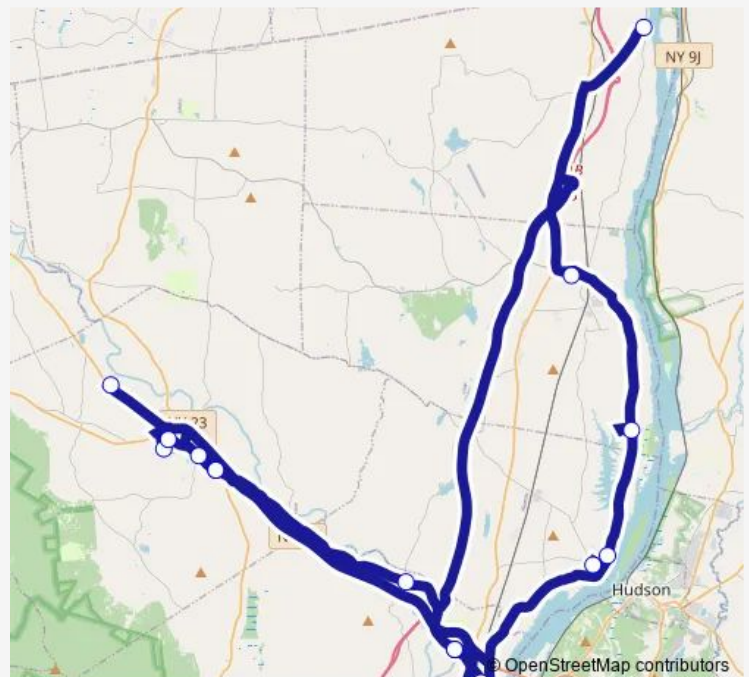

Thursday 13:00

Friday 13:00

Saturday —

Sunday —

Route info

Direction: Arc Mid-Hudson - Catskill

Stops: 24

Trip Duration: 3 hour 30 min

700/701 — Catskill-Jefferson Heights-Leeds-Cairo.

Main Street - Cairo

Price Chopper Plaza

Arc Mid-Hudson - Catskill

Direction

Arc Mid-Hudson - Catskill — Arc Mid-Hudson - Catskill

31 stops

[Open route schedule](#)

Arc Mid-Hudson - Catskill

Price Chopper Plaza

Sleepy Hollow Lake Entrance (Route 385)

Embought Road

Landon Ave (North)

Arc Mid-Hudson - Catskill

Catskill - Main Street

Leeds CR-23B (Main Street)

Saturday —

Sunday —

Route info

Direction: Arc Mid-Hudson - Catskill

Stops: 31

Trip Duration: 3 hour 25 min

Fairground Estates

Greene Medical Arts Center