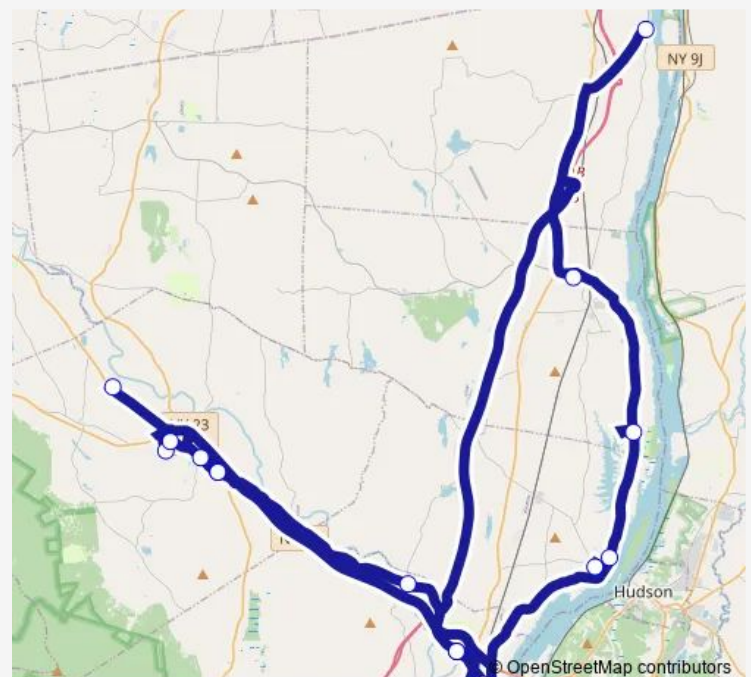

Thursday 13:00

Friday 13:00

Saturday —

Sunday —

Route info

Direction: Arc Mid-Hudson - Catskill

Stops: 24

Trip Duration: 3 hour 30 min

700/701 — Catskill-Jefferson Heights-Leeds-Cairo.

Main Street - Cairo

Price Chopper Plaza

Arc Mid-Hudson - Catskill

Direction

Arc Mid-Hudson - Catskill — Arc Mid-Hudson - Catskill

31 stops

[Open route schedule](#)

Arc Mid-Hudson - Catskill

Price Chopper Plaza

Sleepy Hollow Lake Entrance (Route 385)

Embought Road

Landon Ave (North)

Arc Mid-Hudson - Catskill

Catskill - Main Street

Leeds CR-23B (Main Street)

Saturday —

Sunday —

Route info

Direction: Arc Mid-Hudson - Catskill

Stops: 31

Trip Duration: 3 hour 25 min

Fairground Estates

Greene Medical Arts Center