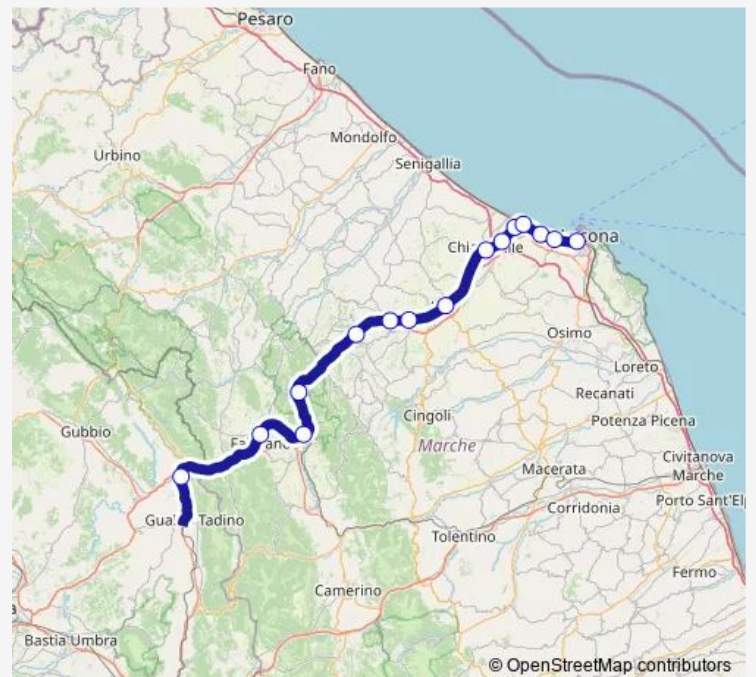

Rail 2322b Da Roma Termini a Ancona

[Go to website](#)

Direction

undefined — undefined

0 stops

[Open route schedule](#)

Route schedule

undefined — undefined

Monday	13:58
Tuesday	13:58
Wednesday	13:58
Thursday	13:58
Friday	13:58
Saturday	13:58
Sunday	—

Route info

Direction:

Stops: 0

Trip Duration: — min

■ 2322b — Da Roma Termini a Ancona

2322b Rail time schedules and route maps are available in an offline PDF at busmaps.com. Use the busmaps.com website to see live bus times, train schedule or subway schedule, and step-by-step directions for all public transit in Ancona

The schedule is provided in the local timezone. Times with "(+1)" indicate departures on the next day.

PDF file created on 2025-01-31

2024 BusMaps.com - All Rights Reserved