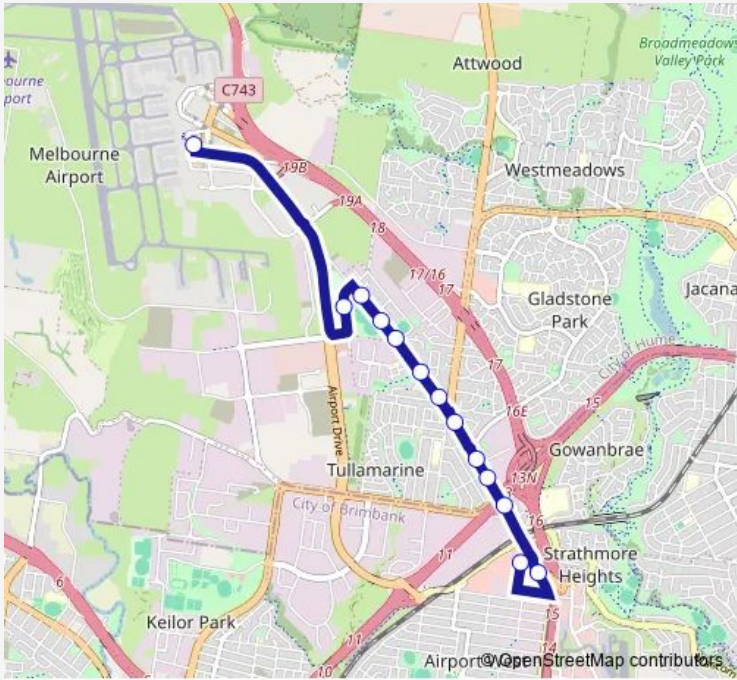

Bus 478 Melbourne Airport - Airport West Sc

[Go to website](#)

Direction
 Melbourne Airport/Grants Rd (Melbourne Airport) — Airport West Shopping Centre/Louis St (Airport West)
 13 stops
[Open route schedule](#)

- Melbourne Airport/Grants Rd (Melbourne Airport)
- Watson Dr (Tullamarine)
- Strathconnon Sq/Melrose Dr (Tullamarine)
- Henderson Rd/Melrose Dr (Tullamarine)
- Derby St/Melrose Dr (Tullamarine)
- Trade Park Reserve/Melrose Dr (Tullamarine)
- Catherine Ave/Melrose Dr (Tullamarine)
- Forum Pl/Melrose Dr (Tullamarine)
- Lindaway Pl/Melrose Dr (Tullamarine)
- Melrose Ct/Melrose Dr (Tullamarine)
- Malvern Ave/Melrose Dr (Tullamarine)
- Dromana Ave/Matthews Ave (Airport West)
- Airport West Shopping Centre/Louis St (Airport West)

Route info
 Direction: Melbourne Airport/Grants Rd (Melbourne Airport)
 Stops: 13
 Trip Duration: 0 hour 15 min

Direction

Airport West Shopping Centre/Louis St (Airport West) —
Melbourne Airport/Grants Rd (Melbourne Airport)

13 stops

[Open route schedule](#)

Airport West Shopping Centre/Louis St (Airport West)

Dromana Ave/Matthews Ave (Airport West)

Caterpillar Dr/Melrose Dr (Tullamarine)

Carol Gr/Melrose Dr (Tullamarine)

Carrick Dr/Melrose Dr (Tullamarine)